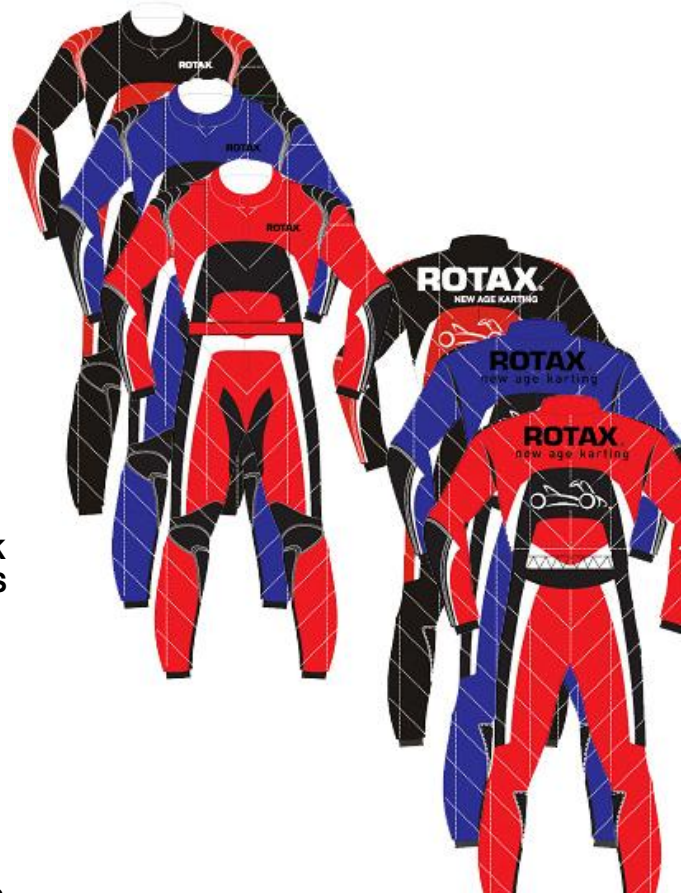

Special features:

- shoulder belt
- view window 11x15 cm

REF.:

- 582110

Retail price: € ...

ROTAX KARTWEAR

ROTAX RACE OVERALL

- CIK-FIA LEVEL 2 homologated
- air-inlets with meshpadding in shoulders, elbows and knees
- high abrasion resistant 610 D Cordura® textile
- shoulderstretch, backstretch for better movement
- diagonal seams and 2 outside pockets
- terry cotton lining

REF.: Adults _ BLACK

- 581570 - S
- 581571 - M
- 581572 - L
- 581573 - XL
- 581574 - XXL

REF.: Kids _ BLACK

- 581575 - JXS
- 581576 - JS
- 581577 - JM
- 581578 - JL

REF.: Adults _ RED

- 581375 - S
- 581376 - M
- 581377 - L
- 581378 - XL
- 581379 - XXL

REF.: Kids _ RED

- 581365 - JXS
- 581366 - JS
- 581367 - JM
- 581368 - JL

REF.: Adults _ BLUE

- 581370 - S
- 581371 - M
- 581372 - L
- 581373 - XL
- 581374 - XXL

REF.: Kids _ BLUE

- 581360 - JXS
- 581361 - JS
- 581362 - JM
- 581363 - JL