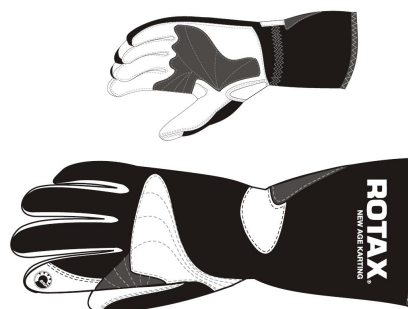

REF.:

- 581590 – S
- 581591 – M
- 581592 – L
- 581593 – XL

Retail price: € ...

ROTAX KART COVER

Water resistant, Fits any standard kart
Elastic edging for proper fit,