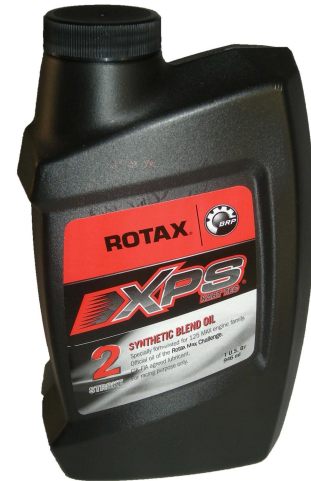

ROTAX XPS KART-TEC OIL

XPS 2 STROKE SYNTHETIC OIL is the ultimate pre mix racing 2-stroke oil specially developed for ROTAX 125 Max engine family.

Formulated to provide:

- High lubricity and optimum deposit control
- Visible spark plug and piston colour for race tuning
- Maximum power output
- Easy to blend and long term stability in fuel/oil mixture

For ROTAX 125 MAX engines use mixing ratio of:

- 1:30 (3% oil) for break in
- 1:50 (2% oil) for optimum performance

For other engines follow mixing instruction of engine manufacturer.

CIK – Homologation: 109322/01

Minimum Order Quantity: 12 bottles (and only multiples of 12)

REF.:

- 297460

Retail price: € ...

ROTAX DIGITAL TIRE PRESSURE GAUGE

Main features:

- Wide display for an optimal reading
- High stability in the measuring
- Button for air discharge of aluminum for a very fine regulation of pressure
- **BAR and PSI scale (unit to be changed by owner)**
- Two pressure range : (0 - 2,5 Bar)-(0-36 PSI- Automatic Power off)
- Information about battery level status
- Automatic auto-zero setting
- Twisted pipes resistant up to 10 bar
- Possibility to memorize and display later the pressure value
- 9 Volt battery supply
- Aluminum Fittings
- Plastic covering to shelter the device from any blow
- User guide in 5 languages (English, Spanish, Italian, French and German)
- Possibility to memorize the value of the pressure taken 15 session