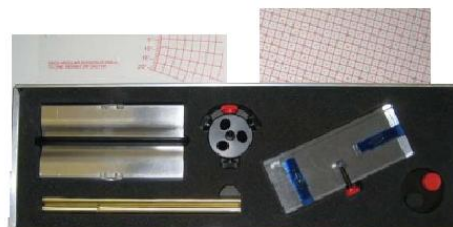

SNIPER V4 ACCESSORY KIT

REF.:

- 570904

Retail price: € ...