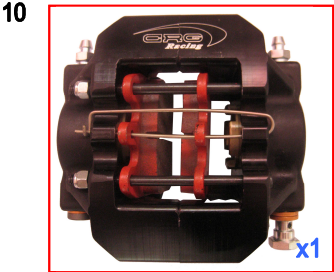

ES COD	DESCRIZIONE	ITEMS
CRG.01727	IMPIANTO V05 G POST D50 CO	BRAKE SYSTEM V05 I REAR CO
1 AFS.00216	FORCHETTA Semplice STD	SIMPLE Fork Standard
2 AFS.00224	CLIFT STD	CLIFT STD
3 AFN.00093	DADO M 6	NUT M 6
4 SBN.00918	ASTA Freno cm.45 NERA	DRAW Pin cm.45 BLACK
5 AFS.00809	CAVO Sicurezza Cm.44	SAFETY Cable Cm.44
6 FMN.00238	MOZZO DISCO POST.ALL.50 V04/V05 CO	REAR BRAKE DISC HUB V04/V05 50 AL.CO
7 FC0.01641	PIASTRA Supp.Pinza V05 Post.	REAR Brake Caliper PlateV05
8 AFS.01727	DISCO Freno V05 Post.GHISA	REAR Brake Disc V05 IRON
9 SAN.01592	FLANGIA Disco V05 Posteriore	REAR Brake Disc Flange V05
10 FM0.01727	PINZA FRENO POST V05 G CO	REAR BRAKE CALIPER V05 IRON CO
11 FK0.01660	BUSSOLA Disco V05 Post. Comp.	REAR BrakeDiscV05 Bushing Comp
12 FM0.00192	POMPA FRENI UP/V04/V05 CRG CO	REAR MASTER CYLINDER V05 CRG CO
13 FAN.01462	DISTANZIALE Pinza xlbrido NERO	CALIPER Spacer BLACK x Hybrid
14 AFS.00240	TUBO FRENO V05 Post Occ.mm 720	BRAKE Tube V05 Rear Eye.mm 720
15 AFN.00047	RONDELLA Ondulata 8	UNDULATED Washer 8
16 AFN.00286	DADO M 8 METALBLOCK	NUT M 8 Metalblock
17 AFN.00277	RONDELLA 8,5-14x2	WASHER 8,5-14x2
18 AFN.00307	VITE M 8x 30 ESAGONALE	M 8x 30 HEXAGONAL HEAD SCREW
19 AFN.00105	RONDELLA 6,5-12x1,5	WASHER 6,5-12x1,5
20 AFN.00234	DADO M 6 METALBLOCK	NUT M 6 METALBLOCK
21 AFN.00183	VITE M 6x 20 CILINDRICA	M 6x 20 Conical Head Screw