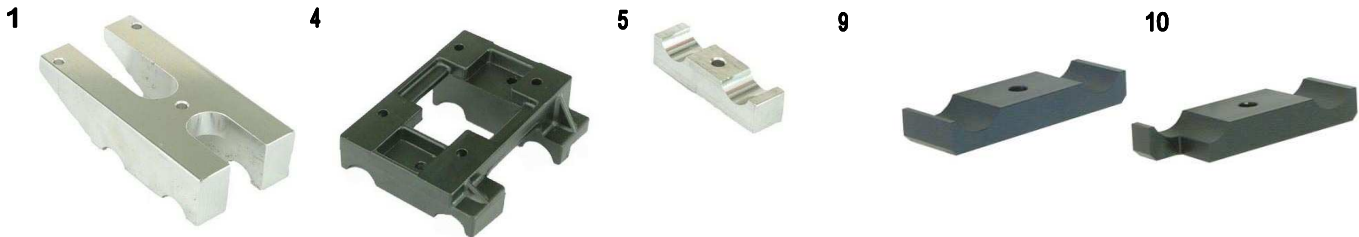

RINFORZI E SUPPORTI / SUPPORTS & REINFORCEMENTS

ES COD	DESCRIZIONE	ITEMS
1 FL1.00211	PIASTRA Motore PUFFO	ENGINE Mount PUFFO
4 FFN.01359	PIASTRA Motore 25 CRG Mg.	ENGINE Mount Magn.25 CRG
4 FFN.01332	PIASTRA Motore 28 CRG Mg.	ENGINE Mount Magn.28 CRG
4 FFN.00899	PIASTRA Motore 30 CRG Mg.	ENGINE Mount Magn.30 CRG
4 FFN.00072	PIASTRA Motore 32 CRG Mg	ENGINE Mount Magn.32 CRG
5 FL1.00236	CAVALLOTTO Motore PUFFO	ENGINE Mount Bracket PUFFO
9 FFN.01360	CAVALLOTTO Motore 25 CRG Mg	ENGINE Mount Bracket MG CRG 25
9 FFN.01331	CAVALLOTTO Motore 28 CRG Mg	ENGINE Mount Bracket MG CRG 28
9 FFN.00900	CAVALLOTTO Motore 30 CRG Mg	ENGINE Mount Bracket MG CRG 30
9 FFN.00074	CAVALLOTTO Motore 32 CRG Mg	ENGINE Mount Bracket MG CRG 32
10 FFN./1331	CAVALLOTTO Motore 28 CRG SM.Mc	ENGINE M.Bracket CRG Cut MG 28
10 FFN./0900	CAVALLOTTO Motore 30 CRG SM.Mc	ENGINE M.Bracket CRG Cut MG 30
10 FFN./0074	CAVALLOTTO Motore 32 CRG SM.Mc	ENGINE M.Bracket CRG Cut MG 32
FBN.01285	CAVALLOTTO Motore 32 CRG Ferro	ENGINE Iron Bracket CRG 32
AFN.00279	VITE M10x 40 CILINDRICA	M10x 40 Conical Head Screw