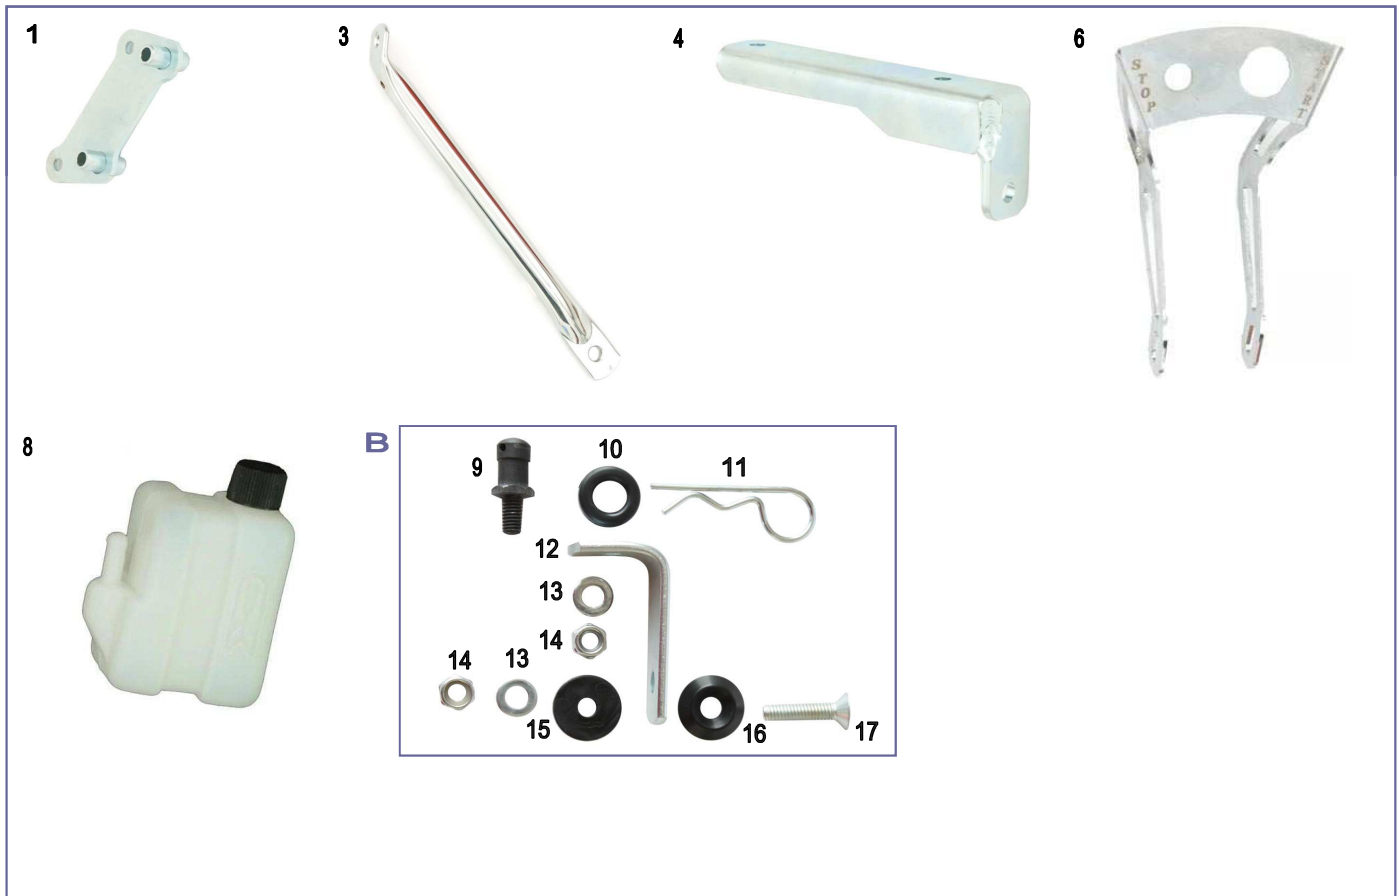

ES COD	DESCRIZIONE	ITEMS
A CRG.50008	PRONTOGARA MONTAGGIO MOTORE DD2	READY TO RACE KIT DD2
1 FZ0.01687	SUPPORTO POMPA BENZINA DD2	FUEL Pump DD2 Support
2 AFN.00358	VITE M 6x 50 CILINDRICA	M 6x 50 Conical Head Screw
3 SC0.01599	SUPPORTO RADIATORE DD2 SUP	RADIATOR DD2 Support Top
4 SC0.01700	SUPPORTO RADIATORE DD2 INF	RADIATOR DD2 Support Bottom
5 AFN.02316	RONDELLA 8 DENTELLATA ZINC.6798	COGWASHER 8 Zinc.6798
6 FC0.00793	SUPPORTO PULSANTIERA ROTAX	CONSOLE SUPPORT ROTAX
7 AFN.00732	VITE M 8x 25 CILINDRICA	M 8x 25 Conical Head Screw
8 AFS.00753	TANICA RECUPERO C/TAPPO	RECOVERY Tank w/cap
B FK0.02317	PIASTRINA SUPPORTO FILTRO DD2 CO	FILTER Plate Supp.DD2 Comp
9 SBN.00103	PERNO SUPPORTO FRONTALINO NERO	FRONT FAIRING PIVOT
10 AFS.00101	GOMMINO SUPPORTO FRONTALINO	FRONT FAIRING RUBBER
11 SZ0.00102	SPINA ELASTICA SUPPORTO FRONTALINO	FRONT FAIRING ELASTIC PIN
12 SZ0.02317	PIASTRINA SUPPORTO FILTRO DD2	FILTER Plate Supp.DD2
13 AFN.00105	RONDELLA 6,5-12x1,5	WASHER 6,5-12x1,5
14 AFN.00106	DADO M 6 Autobloccante BASSO	NUT M 6 LOW Self-locking
15 AFS.00258	GOMMINO PIANALE	FLOOR Tray Rubber
16 SAN.00249	RONDELLA SVASATA M 6 NERA	WASHER M 6 COUNTERSUNK BLACK
17 AFN.00261	VITE M 6x 20 SVASATA	M 6x 20 COUNTERSUNK HEAD SCREW