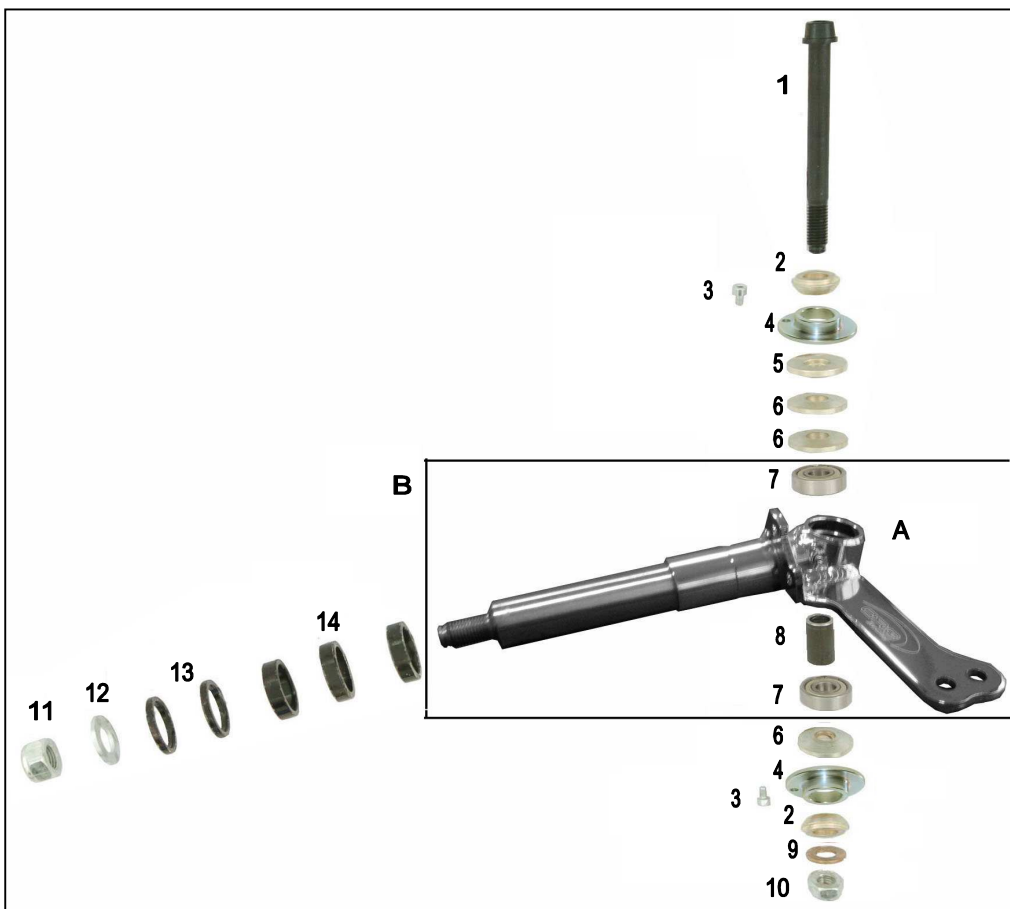

ES COD	DESCRIZIONE	ITEMS
1 FBN.01608	VITE FUSELLO 10x100 NERA	STUB AXLE BOLT 10x100 BLACK
2 FZ0.02450	BOCCOLA Mezza Sfera Caster	BUSHING Half Caster
3 AFN.00278	VITE M 4x 6 CILINDRICA	M 4 x 6 Conical Head Screw
4 FZ0.01603	CASTER ECCENTRICO 8F SFERICO	8 Hole Spherical Cam
5 FZ0.01607	SPESSORE 10 -28x 6 Fus.PIANO	STUB AxleSpacer10 -28x 6 Pla.
5 FZ0.01769	SPESSORE 10 -28x 3 Fus.PIANO	STUB AxleSpacer10 -28x 3 Pla.
6 FZ0.01719	SPESSORE 10 -28x 6 Fus.CONICO	STUB AxleSpacer10 -28x 6 Con.
6 FZ0.01770	SPESSORE 10 -28x 3 Fus.CONICO	STUB AxleSpacer10 -28x 3 Con.
7 AFN.00959	CUSCINETTO 6000 Fusello D10	BEARING 6000 Stub Axle D10
8 SBN.01605	SPESSORE Int. Fusello D10	STUB Axle Spacer x D10
9 AFN.01637	RONDELLA 10,5-22x2	WASHER 10,5-22x2
10 AFN.00657	DADO M10 Autobloccante BASSO	NUT M10 Low Self-Locking
11 AFN.00058	DADO M14x1,5 Autobloccante	NUT M14 x 1,5 Self-locking
12 AFN.01564	RONDELLA 15 -29,5x2,5	WASHER 15 -29,5x2,5
13 FAN.01738	DISTANZIALE Perno Fus.25 4mmNR	STUB Axle Spacer 25 4mm Black
14 FAN.01739	DISTANZIALE Perno Fus.25 8mmNR	STUB Axle Spacer 25 8mm Black
A SC0.1864D	FUSELLO CRG KF1-KF3 10-25 DX Cr	STUB AXLE CRG KF1-KF3 10-25 RH
A SC0.1864S	FUSELLO CRG KF1-KF3 10-25 SX Cr	STUB AXLE CRG KF1-KF3 10-25 LF
B FM0.1864D	FUSELLO CRG KF1-KF3 10-25 DX Cc	STUB AXLE CRG KF1-KF3 10-25 RH CO
B FM0.1864S	FUSELLO CRG KF1-KF3 10-25 SX Cc	STUB AXLE CRG KF1-KF3 10-25 LF CO
C SC0.1753D	FUSELLO V05 CRG 10-25 DX Cr	STUB Axle V05 CRG 10-25 RH Ch
C SC0.1753S	FUSELLO V05 CRG 10-25 SX Cr	STUB Axle V05 CRG 10-25 LF Ch
FM0.1753D	FUSELLO V05 CRG 10-25 DX Co	STUB Axle V05 CRG 10-25 RH Co
FM0.1753S	FUSELLO V05 CRG 10-25 SX Co	STUB Axle V05 CRG 10-25 LF Co