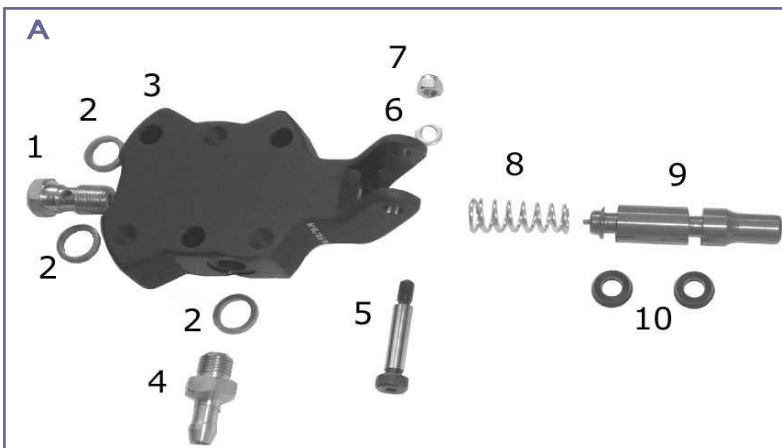

1 - 2 - 3 - 5

10

14

22

23-24-25

26

POMPA FRENI / FM0.01909 / MASTER CYLINDER

ES COD	DESCRIZIONE	ITEMS
A FM0.01909	POMPA FRENI V06 FA MONTATA	FRONT MASTER CYLINDER V06 ASSY
1 SZ0.00185	RACCORDO M10 UP/V04/V05	FITTING M10 UP/V04/V05
2 AFN.00186	RONDELLA Rame 10,5-14x2	COPPER Washer 10,5-14x2
3 SAN.01909	CORPO Pompa Freno FA NERO	MASTER Cylinder FBS Body BL
4 SBN.01919	RACCORDO Serbatoio Pompa FA	Master Cylinder Tank Fitting
5 AFN.01916	VITE M 5x 25 Gambo Rett.M6	M 5x 25 Rectif.M6 Stem Screw
6 AFN.02264	RONDELLA 5,3- 9x1,5	WASHER 5,3- 9x1,5
7 AFN.00360	DADO M 5 Autobloccante Basso	NUT M 5 Low Self-Locking
8 SZ0.01896	MOLLA Pompa Freni FA	MASTER Cylinder FBS Spring
9 SDN.01911	PISTONCINO Pompa Freno FA NERO	Master Cylinder FBS Piston BL.
10 AFS.01912	GOMMINO Pompa Freno FA	FA Master Cylinder Rubber
B FK0.01907	LEVA POMPA FRENO ANT.COMP.	FRONT MASTER CYLINDER LEVER CO
11 SAN.01910	PUNTALE Pompa Freni FA NERO	FORK with Point FBS BLACK
12 AFN.00357	GRANO M6x10	GRAIN M6x10
13 AFN.00502	VITE M 6x 16 BOMBATA	M 6x 16 Convex Head Screw
14 SAN.01907	LEVA POMPA FRENO ANT.NERA	FRONT MASTER CYLINDER LEVER