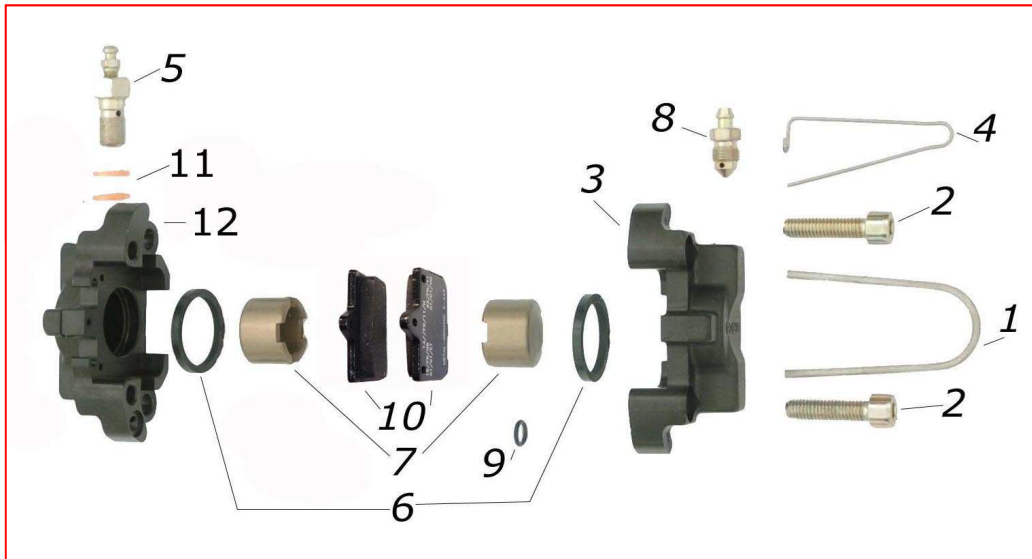

ES COD	DESCRIZIONE	ITEMS
FM0.0305D	PINZA ANT.V04 / V06 DX Co	FRONT Brake Cal.V04/V06 RH Co
FM0.0305S	PINZA ANT.V04 / V06 SX Co	FRONT Brake Cal.V04/V06 LF Co
1 AFS.00181	SPINA Blocca Pastiglia V06 "U"	BRAKE Pad Block Pin V06
2 AFN.00307	VITE M 8x 30 ESAGONALE	M 8x 30 HEXAGONAL HEAD SCREW
3 SDN.0312D	SEMI PINZA V04/V06 Ant.DX NERA	HALF F.CaliperV04/V06 Ear RH BL
3 SDN.0312S	SEMI PINZA V04/V06 Ant.SX NERA	HALF F.CaliperV04/V06 Ear LF BL
4 AFS.00187	SPINA Sicurezza UP/V04/V05 Ant	UP/V04/V05 >Safety Pin
5 FM0.00308	RACCORDO COMBINATO COMP	BLEEDER FITTING COMPLETE
6 AFS.00179	GOMMINO Pinza UP/V04/V05 Ant.	UP/V04/V05 Fr. Piston Seal
7 SD1.00370	PISTONCINO PinzaUP/V04-05-08 A	UP/V04/V05/V08 Fr.Brake Piston
8 SZ0.00184	SPURGO M10 UP/V04/V05	BLEEDER M10 UP/V04/V05
9 AFN.00182	OR Pinza UP/V04/V05	OR > Caliper UP/V04/V05
10 AFS.00306	PASTIGLIA Freno V04/V06 Ant.	FRONT Brake Pad V04/V06 STD
11 AFN.00186	RONDELLA Rame 10,5-14x2	COPPER Washer 10,5-14x2
12 SDN.0310D	SEMI PINZA V04/V06 Ant.DX NERA	HALF F.CaliperV04/V06 RH Black
12 SDN.0310S	SEMI PINZA V04/V06 Ant.SX NERA	HALF F.CaliperV04/V06 LF Black
13 CRG.00311	KIT REVISIONE 2 PinzeA.V04/V06	KIT V04Fr/V06 xRevision(2cal.)