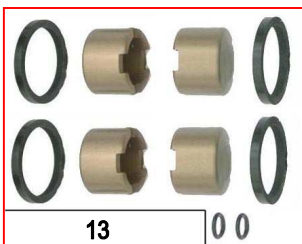

ES COD	DESCRIZIONE	ITEMS
FM0.0305D	PINZA ANT.V04 / V06 DX Co	FRONT Brake Cal.V04/V06 RH Co
FM0.0305S	PINZA ANT.V04 / V06 SX Co	FRONT Brake Cal.V04/V06 LF Co
1 AFS.00181	SPINA Blocca Pastiglia V06 "U"	BRAKE Pad Block Pin V06
2 AFN.00307	VITE M 8x 30 ESAGONALE	M 8x 30 HEXAGONAL HEAD SCREW
3 SDN.0312D	SEMI PINZA V04/V06 Ant.DX NERA	HALF F.CaliperV04/V06 Ear RH BL
3 SDN.0312S	SEMI PINZA V04/V06 Ant.SX NERA	HALF F.CaliperV04/V06 Ear LF BL
4 AFS.00187	SPINA Sicurezza UP/V04/V05 Ant	UP/V04/V05 >Safety Pin
5 FM0.00308	RACCORDO COMBINATO COMP	BLEEDER FITTING COMPLETE
6 AFS.00179	GOMMINO Pinza UP/V04/V05 Ant.	UP/V04/V05 Fr. Piston Seal
7 SD1.00370	PISTONCINO PinzaUP/V04-05-08 A	UP/V04/V05/V08 Fr.Brake Piston
8 SZ0.00184	SPURGO M10 UP/V04/V05	BLEEDER M10 UP/V04/V05
9 AFN.00182	OR Pinza UP/V04/V05	OR > Caliper UP/V04/V05
10 AFS.00306	PASTIGLIA Freno V04/V06 Ant.	FRONT Brake Pad V04/V06 STD
11 AFN.00186	RONDELLA Rame 10,5-14x2	COPPER Washer 10,5-14x2
12 SDN.0310D	SEMI PINZA V04/V06 Ant.DX NERA	HALF F.CaliperV04/V06 RH Black
12 SDN.0310S	SEMI PINZA V04/V06 Ant.SX NERA	HALF F.CaliperV04/V06 LF Black
13 CRG.00311	KIT REVISIONE 2 PinzeA.V04/V06	KIT V04Fr/V06 xRevision(2cal.)