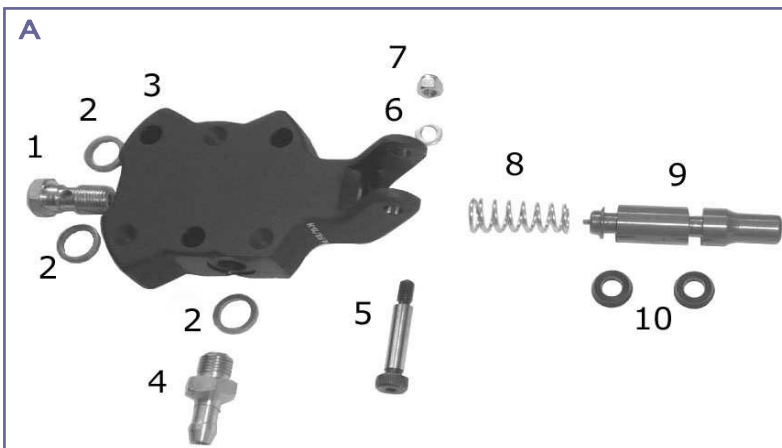

23-24-25

26

POMPA FRENI / FM0.01909 / MASTER CYLINDER

ES COD	DESCRIZIONE	ITEMS
A FM0.01909	POMPA FRENI V06 FA MONTATA	FRONT MASTER CYLINDER V06 ASSY
1 SZ0.00185	RACCORDO M10 UP/V04/V05	FITTING M10 UP/V04/V05
2 AFN.00186	RONDELLA Rame 10,5-14x2	COPPER Washer 10,5-14x2
3 SAN.01909	CORPO Pompa Freno FA NERO	MASTER Cylinder FBS Body BL
4 SBN.01919	RACCORDO Serbatoio Pompa FA	Master Cylinder Tank Fitting
5 AFN.01916	VITE M 5x 25 Gambo Rett.M6	M 5x 25 Rectif.M6 Stem Screw
6 AFN.02264	RONDELLA 5,3- 9x1,5	WASHER 5,3- 9x1,5
7 AFN.00360	DADO M 5 Autobloccante Basso	NUT M 5 Low Self-Locking
8 SZ0.01896	MOLLA Pompa Freni FA	MASTER Cylinder FBS Spring
9 SDN.01911	PISTONCINO Pompa Freno FA NERO	Master Cylinder FBS Piston BL.
10 AFS.01912	GOMMINO Pompa Freno FA	FA Master Cylinder Rubber
B FK0.01907	LEVA POMPA FRENO ANT.COMP.	FRONT MASTER CYLINDER LEVER CO
11 SAN.01910	PUNTALE Pompa Freni FA NERO	FORK with Point FBS BLACK
12 AFN.00357	GRANO M6x10	GRAIN M6x10
13 AFN.00502	VITE M 6x 16 BOMBATA	M 6x 16 Convex Head Screw
14 SAN.01907	LEVA POMPA FRENO ANT.NERA	FRONT MASTER CYLINDER LEVER