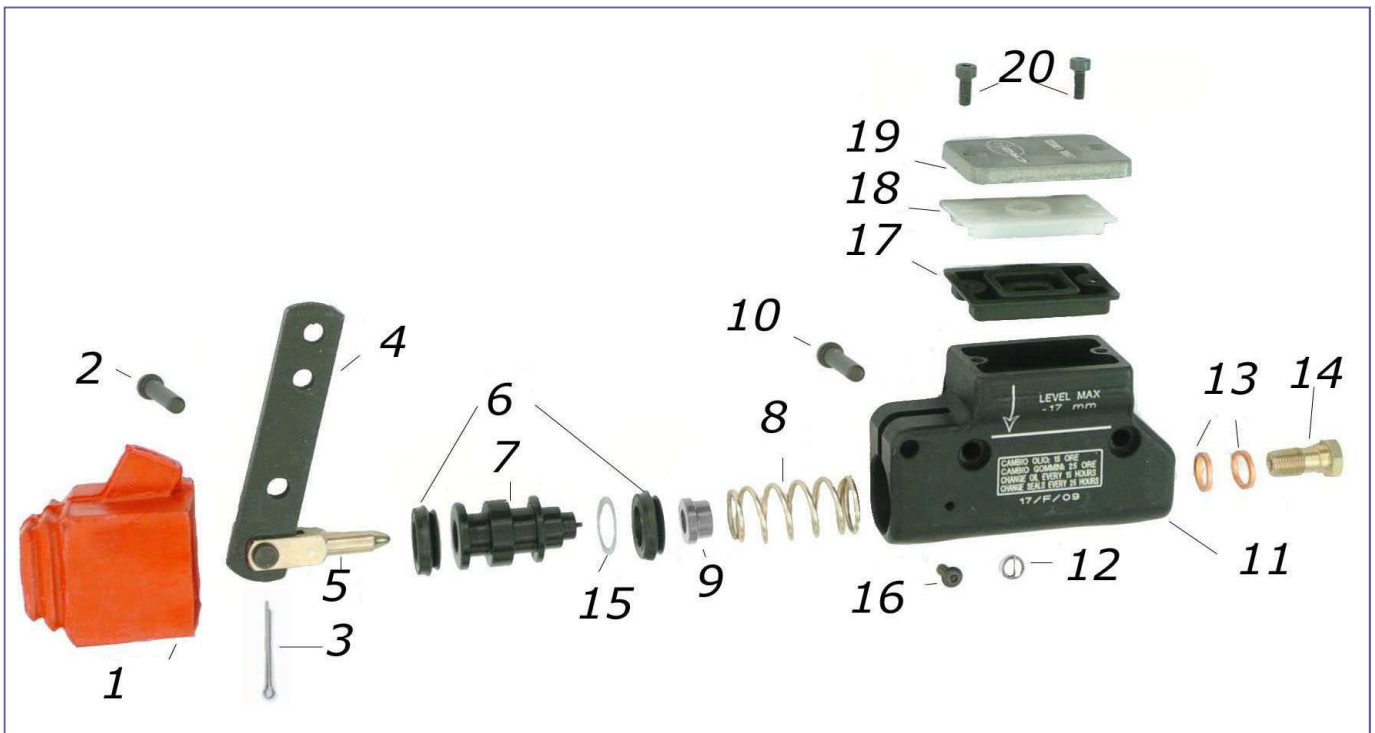

ES COD	DESCRIZIONE	ITEMS
1 AFS.00199	COPRIPOLVERE Pompa Freni	MASTER Cylinder>Dust Cover
2 SBN.00200	SPINA Pompa Freni 16 mm NERA	MASTER Cylinder Pin 16mm BLACK
3 AFN.00201	COPIGLIA	MASTER Cylinder Split Pin
4 SBN.00197	LEVA Pompa Freni NERA	MASTER Cylinder LEVER Black
5 AFS.00196	PUNTALE Pompa Freni	FORK with Point
6 AFS.00194	GOMMINO Pompa UP/V04/V05	MASTER Cyl.Rubber UP/V04/V05
7 SAN.00210	PISTONCINO Pompa UP/V04/V05	MASTER Cyl.Piston UP/V04/V05
8 SZO.00193	MOLLA Pompa Freni UP/V04/V05	MASTER Cyl.Spring UP/V04/V05
9 SL1.00208	TAPPO MOLLA POMPA UP/V04/V05	MASTER CYL.SPRING CAP UP/V04/V05
10 SBN.00202	SPINA PompaFreni 35,5mm NERA	MASTER Cylinder Pin 35,5mm Bl.
11 SAN.00192	CORPO Pompa Freno UP/V04 NERO	MASTER Cylinder UP/V04 Body
12 AFS.00981	SPINA ELASTICA D 8	ELASTIC PIN D 8
13 AFN.00186	RONDELLA Rame 10,5-14x2	COPPER Washer 10,5-14x2
14 SZO.00185	RACCORDO M10 UP/V04/V05	FITTING M10 UP/V04/V05
15 AFN.00195	DISTANZIALE 14-20x0,5 Pompa F.	SPACER 14-20x0,5 Master Cylin.
16 AFN.02262	VITE M 4x 6 BOMBATA	M 4x 6 CONVEX HEAD SCREW
17 AFS.00205	MEMBRANA Pompa UP/V04	UP/V04>Gasket
18 AFS.00204	TAPPO Membrana Pompa UP/V04	UP/V04>Tank Gasket CAP
19 CRG.00212	COPERCHIO POMPA FRENO UP CRG	CRG MASTER CYLINDER UP COVER
20 AFN.00206	VITE M 4x 12 CILINDRICA	M 4 x 12 Conical Head Screw
A FM0.00192	POMPA FRENI UP/V04/V05 CRG CO	REAR MASTER CYLINDER V05 CRG CO
B CRG.00192	KIT REVISIONE 1 POMPA UP/V04/V05	MASTER CYL.OVERHAUL KIT UP/V04/V05

A

B