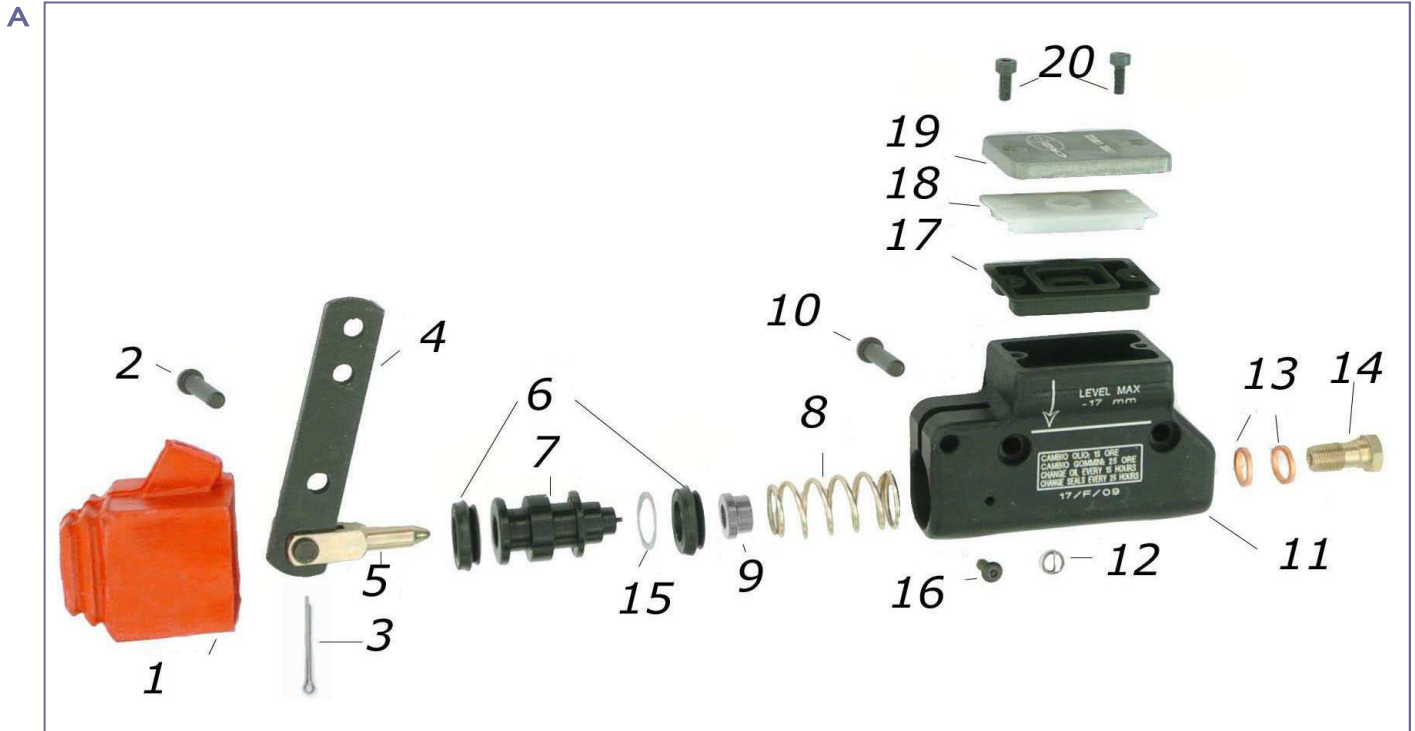

ES COD	DESCRIZIONE	ITEMS
1 AFS.00199	COPRIPOLVERE Pompa Freni	MASTER Cylinder>Dust Cover
2 SBN.00200	SPINA Pompa Freni 16 mm NERA	MASTER Cylinder Pin 16mm BLACK
3 AFN.00201	COPIGLIA	MASTER Cylinder Split Pin
4 SBN.00197	LEVA Pompa Freni NERA	MASTER Cylinder LEVER Black
5 AFS.00196	PUNTALE Pompa Freni	FORK with Point
6 AFS.00194	GOMMINO Pompa UP/V04/V05	MASTER Cyl.Rubber UP/V04/V05
7 SAN.00210	PISTONCINO Pompa UP/V04/V05	MASTER Cyl.Piston UP/V04/V05
8 SZO.00193	MOLLA Pompa Freni UP/V04/V05	MASTER Cyl.Spring UP/V04/V05
9 SL1.00208	TAPPO MOLLA POMPA UP/V04/V05	MASTER CYL.SPRING CAP UP/V04/V05
10 SBN.00202	SPINA PompaFreni 35,5mm NERA	MASTER Cylinder Pin 35,5mm Bl.
11 SAN.00192	CORPO Pompa Freno UP/V04/V05 NERA	MASTER Cylinder UP/V04/V05 Body
12 AFS.00981	SPINA ELASTICA D 8	ELASTIC PIN D 8
13 AFN.00186	RONDELLA Rame 10,5-14x2	COPPER Washer 10,5-14x2
14 SZO.00185	RACCORDO M10 UP/V04/V05	FITTING M10 UP/V04/V05
15 AFN.00195	DISTANZIALE 14-20x0,5 Pompa F.	SPACER 14-20x0,5 Master Cylin.
16 AFN.02262	VITE M 4x 6 BOMBATA	M 4x 6 CONVEX HEAD SCREW
17 AFS.00205	MEMBRANA Pompa UP/V04/V05	UP/V04/V05>Gasket
18 AFS.00204	TAPPO Membrana Pompa UP/V04	UP/V04>Tank Gasket CAP
19 CRG.00212	COPERCHIO POMPA FRENO UP CRG	CRG MASTER CYLINDER UP COVER
20 AFN.00206	VITE M 4x 12 CILINDRICA	M 4 x 12 Conical Head Screw
A FM0.00192	POMPA FRENI UP/V04/V05 CRG CO	REAR MASTER CYLINDER V05 CRG CO
B CRG.00192	KIT REVISIONE 1 POMPA UP/V04/V05	MASTER CYL.OVERHAUL KIT UP/V04/V05