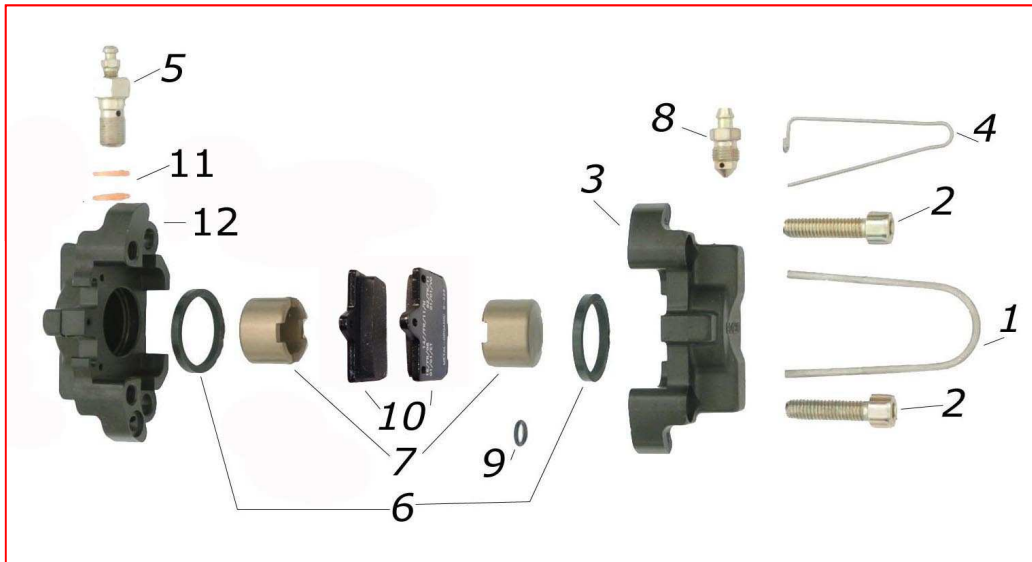

ES COD	DESCRIZIONE	ITEMS
FM0.0305D	PINZA ANT.V04 / V06 DX Co	FRONT Brake Cal.V04/V06 RH Co
FM0.0305S	PINZA ANT.V04 / V06 SX Co	FRONT Brake Cal.V04/V06 LF Co
1 AFS.00181	SPINA Blocca Pastiglia V06 "U"	BRAKE Pad Block Pin V06
2 AFN.00307	VITE M 8x 30 ESAGONALE	M 8x 30 HEXAGONAL HEAD SCREW
3 SDN.0312D	SEMI PINZA V04/V06 Ant.DX NERA	HALF F.CaliperV04/V06 Ear RH BL
3 SDN.0312S	SEMI PINZA V04/V06 Ant.SX NERA	HALF F.CaliperV04/V06 Ear LF BL
4 AFS.00187	SPINA Sicurezza UP/V04/V05 Ant	UP/V04/V05 >Safety Pin
5 FM0.00308	RACCORDO COMBINATO COMP	BLEEDER FITTING COMPLETE
6 AFS.00179	GOMMINO Pinza UP/V04/V05 Ant.	UP/V04/V05 Fr. Piston Seal
7 SD1.00370	PISTONCINO PinzaUP/V04-05-08 A	UP/V04/V05/V08 Fr.Brake Piston
8 SZ0.00184	SPURGO M10 UP/V04/V05	BLEEDER M10 UP/V04/V05
9 AFN.00182	OR Pinza UP/V04/V05	OR > Caliper UP/V04/V05
10 AFS.00306	PASTIGLIA Freno V04/V06 Ant.	FRONT Brake Pad V04/V06 STD
11 AFN.00186	RONDELLA Rame 10,5-14x2	COPPER Washer 10,5-14x2
12 SDN.0310D	SEMI PINZA V04/V06 Ant.DX NERA	HALF F.CaliperV04/V06 RH Black
12 SDN.0310S	SEMI PINZA V04/V06 Ant.SX NERA	HALF F.CaliperV04/V06 LF Black
13 CRG.00311	KIT REVISIONE 2 PinzeA.V04/V06	KIT V04Fr/V06 xRevision(2cal.)