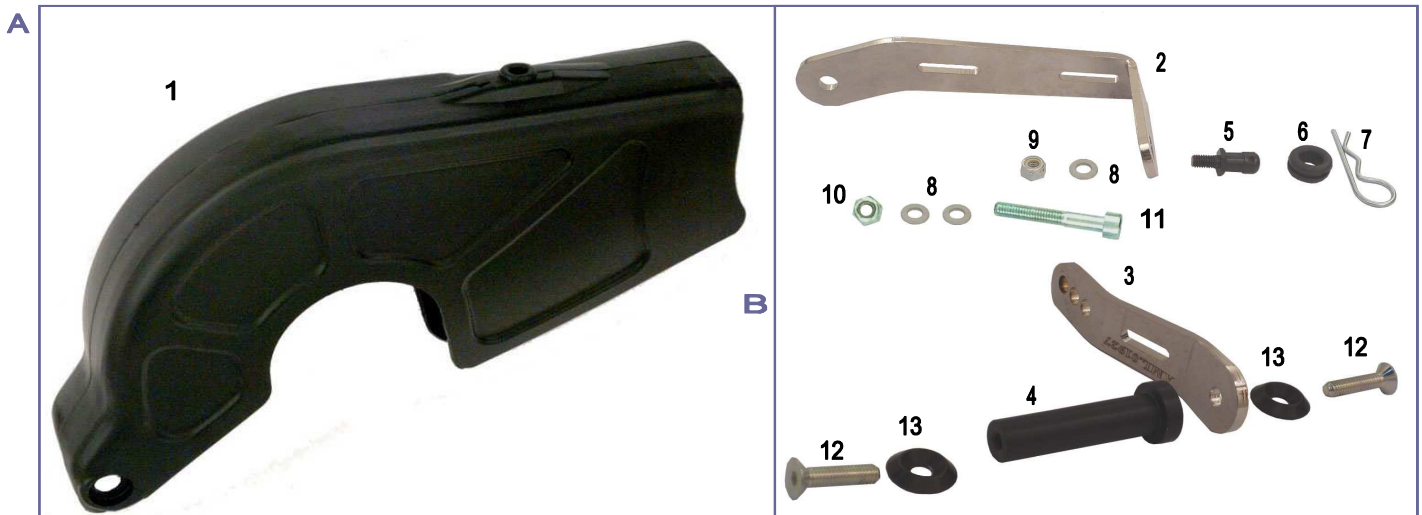

ES COD	DESCRIZIONE	ITEMS
A FK0.01926	KIT CARTER PARACATENA	CHAIN GUARD KIT COMPLETE
1 AFS.01926	CARTER Paracatena 2008 NERO	CHAIN GUARD 08
B FK0.01928	KIT ATTACCHI CARTER PARACATENA	CHAIN GUARD CLAMPS KIT
2 AML.01928	SUPPORTO Paracatena 08 CRG	CHAIN Guard 08 Support CRG
3 AML.01927	PIASTRINA Attacco Paracatena08	CHAIN GUARD 08 Connect.Plate
4 SAN.01965	PERNO Paracatena 08	CHAIN Guard 2008 Pivot
C FK0.01927	KIT VITI ATT.PARACATENA 08	CHAIN GUARD CLAMPS SCREWS
5 SBN.00103	PERNO SUPPORTO FRONTALINO NERO	FRONT FAIRING PIVOT
6 AFS.00101	GOMMINO SUPPORTO FRONTALINO	FRONT FAIRING RUBBER
7 SZ0.00102	SPINA ELASTICA SUPPORTO FRONTALINO	FRONT FAIRING ELASTIC PIN
8 AFN.00105	RONDELLA 6,5-12x1,5	WASHER 6,5-12x1,5
9 AFN.00106	DADO M 6 Autobloccante BASSO	NUT M 6 LOW Self-locking
10 AFN.00264	DADO M 6 Autobloccante ALTO	NUT M 6 High Self-Locking
11 AFN.00368	VITE M 6x 40 CILINDRICA	M 6x 40 Conical Head Screw
12 AFN.00295	VITE M 6x 25 SVASATA	M 6x 25 Countersunk Head Screw
13 SAN.00249	RONDELLA SVASATA M 6 NERA	WASHER M 6 COUNTERSUNK BLACK