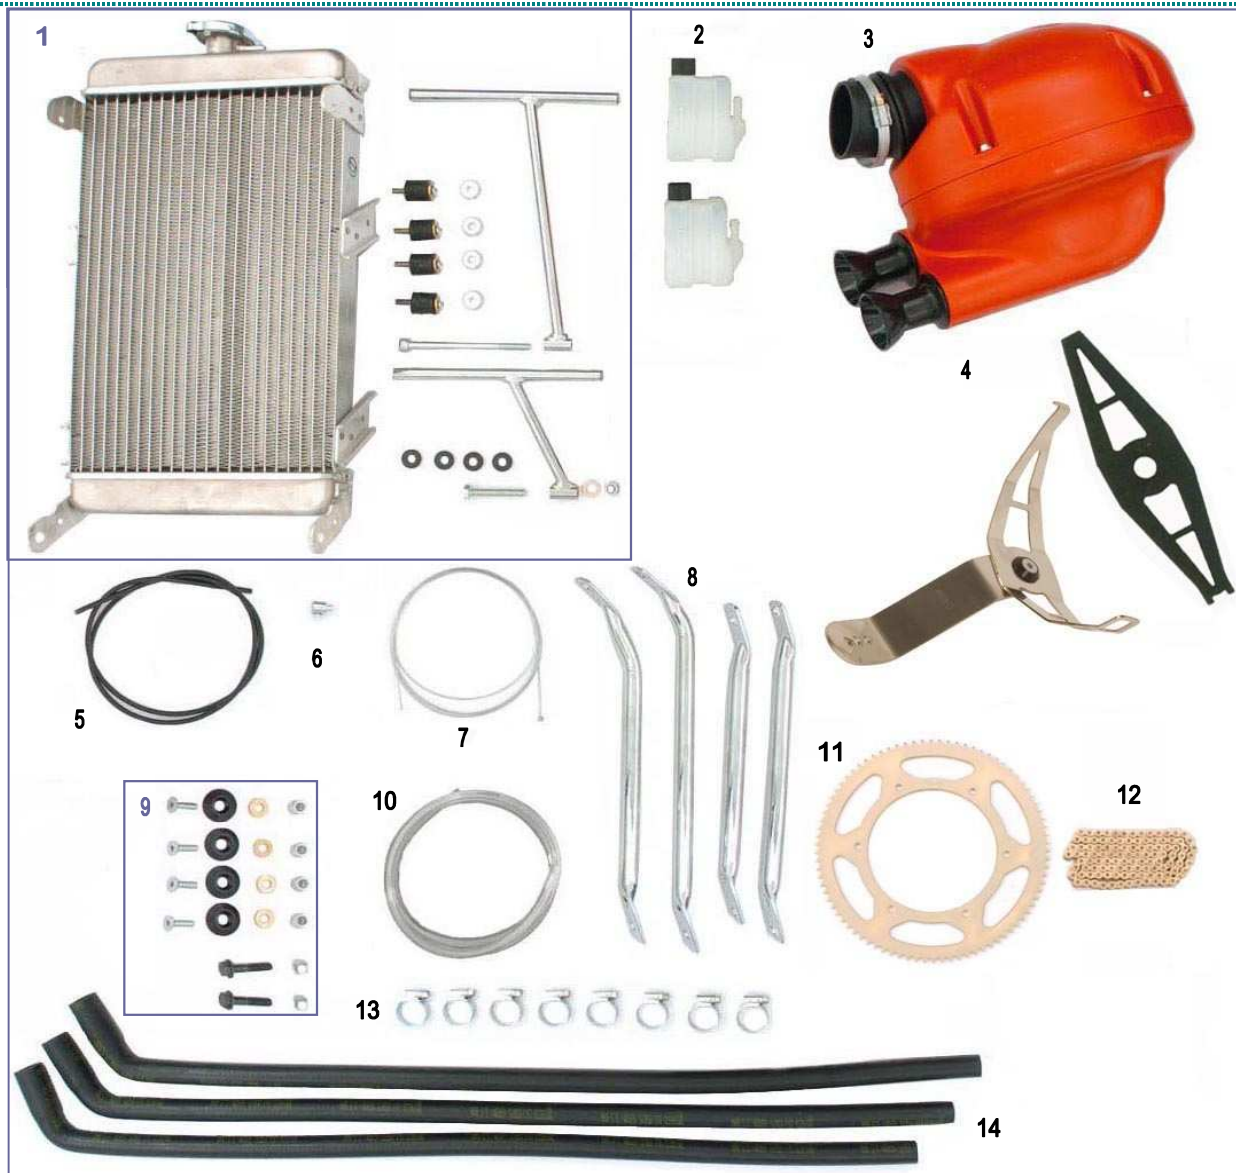

ES COD	DESCRIZIONE	ITEMS
CRG.50001	PRONTOGARA KF1-KF2-KF3 D50	KF1-KF2-KF3 D50 ReadyToRaceKIT

ES	CRG.50001		QT.
1	FM0.00785	Radiatore CRG Completo>CRG Radiator Complete	1
2	AFS.00753	Tanica recupero>Recovery Tank	2
3	AFS.00750	Silenziatore FL B23R>Air Filter	1
4	FK0.01933	Supporto Filtro Aria>CO>Air Filter Support	1
5	AMS.00516	Guaina>Sheater	1
6	AFS.00514	Morsetto>>>Holdfast	1
7	AFS.00515	Filo>>>Cable	1
8	FC0.01392 – FC0.01393	Rinforzi sedile>Seat Supports	4
9	FK0.00777	KIT Viti >SCREW KIT	1
10	AMS.00139	Tubo benzina>Fuel Pipe	1
11	AFS.00171	Corona100>>>Axle Sprocket	1
12	AFS.00614	Catena100>>>Chain	1
13	AFN.00776	Fascette in acciaio>Steel Band	8
14	AFS.00761	Curve tubo acqua>>>Water Pipe	3

ES COD	DESCRIZIONE	ITEMS
CRG.50006	PRONTOGARA 125 KZ2 Rad.Pent.	KF1-KF2-KF3 D50 ReadyToRaceKIT