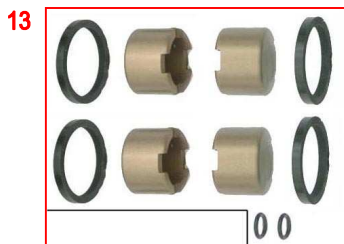

ES COD	DESCRIZIONE	ITEMS
FM0.0305D	PINZA ANT.V04 / V06 DX Co	FRONT Brake Cal.V04/V06 RH Co
FM0.0305S	PINZA ANT.V04 / V06 SX Co	FRONT Brake Cal.V04/V06 LF Co
1 AFS.00181	SPINA Blocca Pastiglia V04 "U"	BRAKE Pad Block Pin V04
2 AFN.00307	VITE M 8x 30 ESAGONALE	M 8x 30 HEXAGONAL HEAD SCREW
3 SDN.0312D	SEMI PINZA V04/V06 Ant.DX NERA	HALF F.CaliperV04/V06 Ear RH BL
3 SDN.0312S	SEMI PINZA V04/V06 Ant.SX NERA	HALF F.CaliperV04/V06 Ear LF BL
4 AFS.00187	SPINA Sicurezza UP/V04/V05 Ant	UP/V04/V05 >Safety Pin
5 FM0.00308	RACCORDO COMBINATO COMP	BLEEDER FITTING COMPLETE
6 AFS.00179	GOMMINO Pinza UP/V04/V05 Ant.	UP/V04/V05 Fr. Piston Seal
7 SD1.00370	PISTONCINO PinzaUP/V04-05-08 A	UP/V04/V05/V08 Fr.Brake Piston
8 SZ0.00184	SPURGO M10 UP/V04/V05	BLEEDER M10 UP/V04/V05
9 AFN.00182	OR Pinza UP/V04/V05	OR > Caliper UP/V04/V05
10 AFS.00306	PASTIGLIA Freno V04/V06 Ant.	FRONT Brake Pad V04/V06 STD
11 AFN.00186	RONDELLA Rame 10,5-14x2	COPPER Washer 10,5-14x2
12 SDN.0310D	SEMI PINZA V04/V06 Ant.DX NERA	HALF F.CaliperV04/V06 RH Black
12 SDN.0310S	SEMI PINZA V04/V06 Ant.SX NERA	HALF F.CaliperV04/V06 LF Black
13 CRG.00311	KIT REVISIONE 2 PinzeA.V04/V06	KIT V04Fr/V06 xRevision(2cal.)