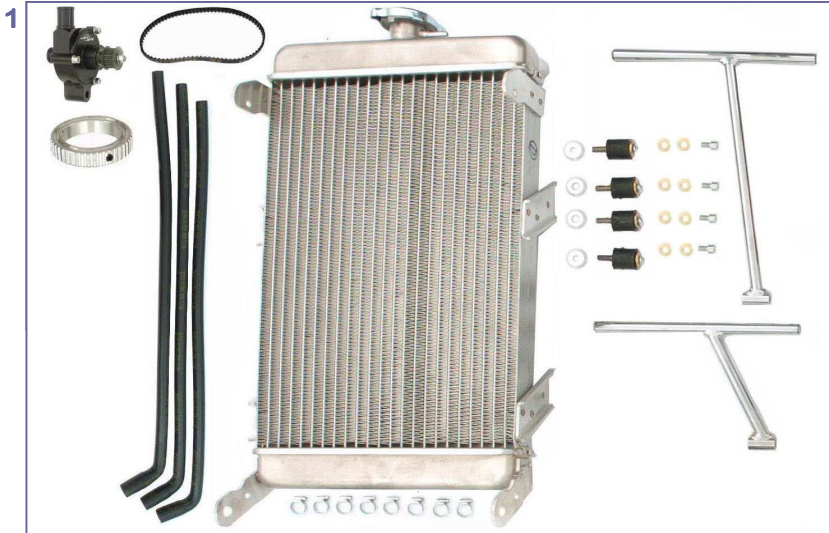

2 FM0.01991

RADIATORE PENTAGONALE CRG CO

PENTAGONAL RADIATOR CRG CO

3 AML.01961

RIPARO RADIATORE

RADIATOR PROTECTION PLATE

ES COD	DESCRIZIONE	ITEMS
1 FM0.00988	CONVOGLIATORE Plastica Comp.	PLASTIC Brake Drafter Comp.
2 AFS.00988	CONVOGLIATORE Plastica	BRAKE Drafter Plastic
3 AMS.00989	TUBO Convogliatore	BRAKE Drafter Tube
4 AFS.00750	FILTRO ARIA Freeline B 23 R	AIR Filter B23R Freeline
4 AFS.00781	FILTRO ARIA Freeline B 30 R	AIR Filter B30R Freeline
5 AFS.00992	CONDOTTO D'Aspirazione D23	FILTER Sleeve D23
5 AFS.01058	CONDOTTO D'Aspirazione D30	FILTER Sleeve D30
6 AFN.00955	FASCETTA Acc. 60-80 Filtro	STEEL Band 60-80 Air Filter
7 AFS.01002	MANICOTTO Filtro STD	AIR Filter Rubber STD
8 AML.01962	SUPPORTO Filtro IAME	IAME Air Filter Support
A FK0.01936	KIT SUPPORTO FILTRO KF	FILTER SUPPORT KIT KF
B FK0.01933	KIT SUPPORTO FILTRO KZ	FILTER SUPPORT KIT KZ
9 AML.01936	PIASTRINA SUPPORTO FILTRO KF	KF FILTER SUPPORT PLATE
10 AFS.01935	SPUGNA ADESIVA SUPPORTO FILTRI	STICKER SPONGE FOR FILTER
11 AML.01933	SUPPORTO FILTRO ARIA	AIR FILTER SUPPORT
12 AML.01934	PIASTRINA SUPPORTO FILTRO KZ	KZ FILTER SUPPORT PLATE
13 AFN.00248	CINGHIOLO POMPA ACQUA 2000	WATER PUMP DRIVING BELT 2000
14 AFN.00295	VITE M 6x 25 SVASATA	M 6x 25 Countersunk Head Screw
15 SAN.00249	RONDELLA SVASATA M 6 NERA	WASHER M 6 COUNTERSUNK BLACK
16 AFN.00105	RONDELLA 6,5-12x1,5	WASHER 6,5-12x1,5
17 AFN.00264	DADO M 6 Autobloccante ALTO	NUT M 6 High Self-Locking