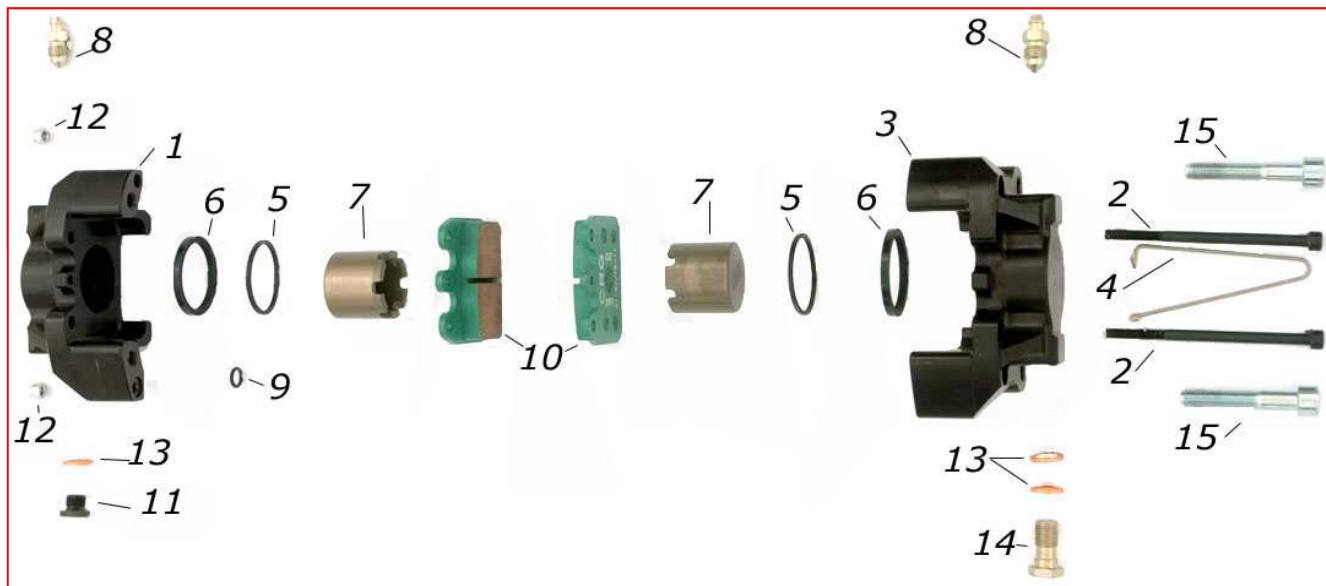

ES COD	DESCRIZIONE	ITEMS
FM0.01678	PINZA Posteriore V05 Co.Dural.	REAR Brake Caliper V05 Co.Dur.
1 SDN.1678D	SEMI Pinza V05 Post. DX NERA	HALF R.CaliperV05 Right Black
2 AFN.01679	VITE M 5x 80 CILINDRICA	M 5 x 80 Conical Head Screw
3 SDN.1678S	SEMI Pinza V05 Post. SX NERA	HALF R.CaliperV05 Left Black
4 AFS.01682	SPINA Sicurezza V05/V08 Post.	V05/V08 Rear Safety Pin
5 AFS.01681	GOMMINO V05/V08 Parapolvere	V05/V08 Dust Guard Seal
6 AFS.01051	GOMMINO V05/V08 Pinza Post.	V05/V08 REAR Brake Calip.Seal
7 SD1.01680	PISTONCINO Pinza V05 Post.	V05 Rear Caliper Piston
8 SZ0.00184	SPURGO M10 UP/V04/V05	BLEEDER M10 UP/V04/V05
9 AFN.00182	OR Pinza UP/V04/V05	OR > Caliper UP/V04/V05
10 AFS.01624	PASTIGLIA V05 VERDE Post	REAR Pad V05 Green-Dural
11 SBN.00369	TAPPO M10 UP/V04/V05	CALIPER Cap M10 UP/V04/V05
12 AFN.00360	DADO M 5 Autobloccante Basso	NUT M 5 Low Self-Locking
13 AFN.00186	RONDELLA Rame 10,5-14x2	COPPER Washer 10,5-14x2
14 SZ0.00185	RACCORDO M10 UP/V04/V05	FITTING M10 UP/V04/V05
15 AFN.00159	VITE M 8x 45 CILINDRICA	M 8 x 45 Conical Head Screw
16 CRG.01681	KIT REVISIONE Pinza Post.V05	KIT V05 Brake Caliper Overhaul

BUSSOLA DISCO / FK0.01660 / FLOATING BUSHING

ES COD	DESCRIZIONE	ITEMS
FK0.01660	BUSSOLA Disco V05 Post. Comp.	REAR BrakeDiscV05 Bushing Comp
1 SBN.01660	BUSSOLA Disco V05 Post.NERA	REAR Brake DiscV05 Bushing Bl.
2 AFN.01677	RONDELLA Elastica Disco Fr.V05	Elastic Washer V05 Brake Disc
3 AFN.00231	SEEGER D 8 Disco Freno	SEEGER D 8 Brake Disc
4 AFS.00232	SPINA Elastica D10 Disco Freno	ELASTIC Pin D10 Brake Disc

1 - 2 - 3 - 4