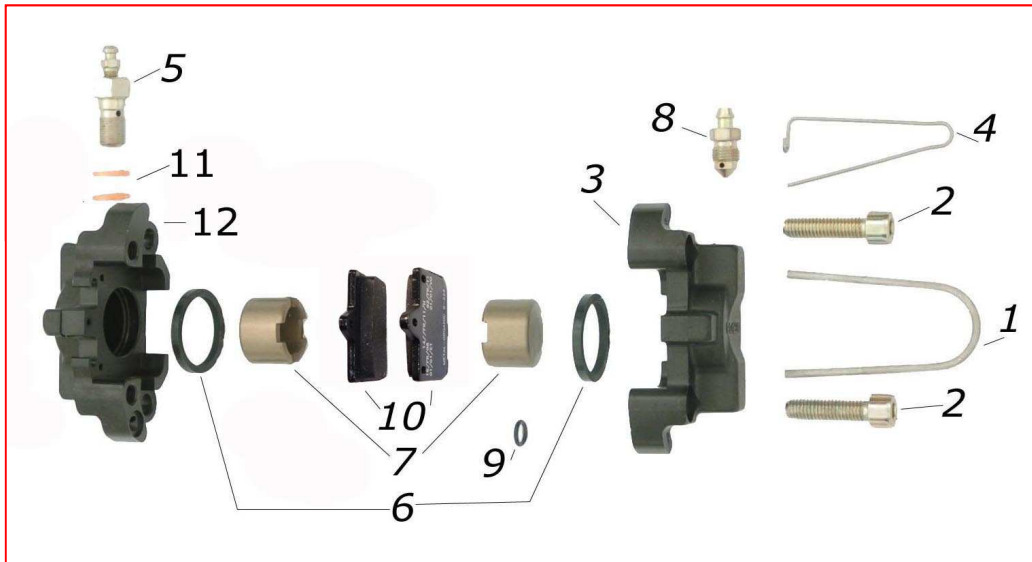

ES COD	DESCRIZIONE	ITEMS
FM0.0305D	PINZA ANT.V04 / V06 DX Co	FRONT Brake Cal.V04/V06 RH Co
FM0.0305S	PINZA ANT.V04 / V06 SX Co	FRONT Brake Cal.V04/V06 LF Co
1 AFS.00181	SPINA Blocca Pastiglia V04 "U"	BRAKE Pad Block Pin V04
2 AFN.00307	VITE M 8x 30 ESAGONALE	M 8x 30 HEXAGONAL HEAD SCREW
3 SDN.0312D	SEMI PINZA V04/V06 Ant.DX NERA	HALF F.CaliperV04/V06 Ear RH BL
3 SDN.0312S	SEMI PINZA V04/V06 Ant.SX NERA	HALF F.CaliperV04/V06 Ear LF BL
4 AFS.00187	SPINA Sicurezza UP/V04/V05 Ant	UP/V04/V05 >Safety Pin
5 FM0.00308	RACCORDO COMBINATO COMP	BLEEDER FITTING COMPLETE
6 AFS.00179	GOMMINO Pinza UP/V04/V05 Ant.	UP/V04/V05 Fr. Piston Seal
7 SD1.00370	PISTONCINO PinzaUP/V04-05-08 A	UP/V04/V05/V08 Fr.Brake Piston
8 SZ0.00184	SPURGO M10 UP/V04/V05	BLEEDER M10 UP/V04/V05
9 AFN.00182	OR Pinza UP/V04/V05	OR > Caliper UP/V04/V05
10 AFS.00306	PASTIGLIA Freno V04/V06 Ant.	FRONT Brake Pad V04/V06 STD
11 AFN.00186	RONDELLA Rame 10,5-14x2	COPPER Washer 10,5-14x2
12 SDN.0310D	SEMI PINZA V04/V06 Ant.DX NERA	HALF F.CaliperV04/V06 RH Black
12 SDN.0310S	SEMI PINZA V04/V06 Ant.SX NERA	HALF F.CaliperV04/V06 LF Black
13 CRG.00311	KIT REVISIONE 2 PinzeA.V04/V06	KIT V04Fr/V06 xRevision(2cal.)