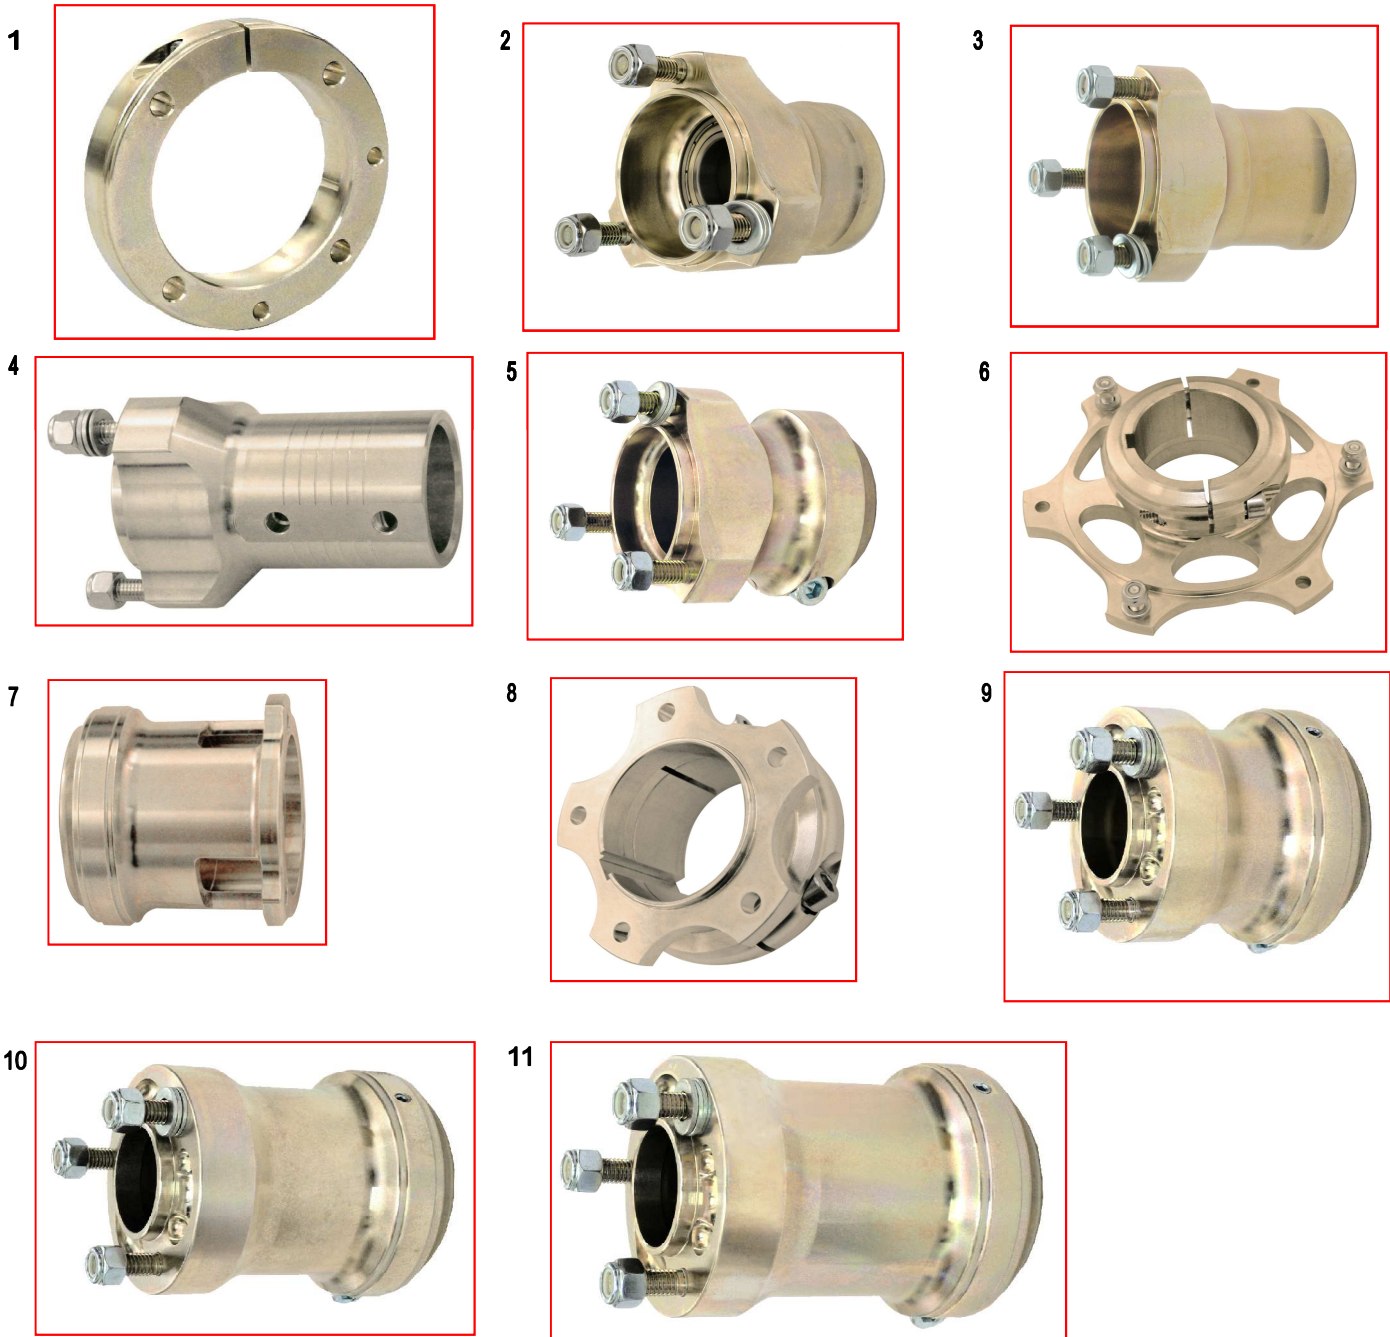

ES COD	DESCRIZIONE	ITEMS
1 AFS.01494	FLANGIA Assale 50-80 Ibrido MG	MAGN.Axle Flange 50-80 Hyb.
2 AFS.01498	MOZZO Ant.D25x68mm MG Co	MAGN.Front Hub 25x 68 Co
3 AFS.01490	MOZZO Ant.D25x83mm MG Co	MAGN.Front Hub 25x 83 Co
4 AFS.01491	MOZZO Ant.D25x99mm MG Co	MAGN.Front Hub 25x 99 Co
5 AFS.01521	MOZZO Ant.D40x76mm MG Co	MAGN.Front Hub 40x 76 Co
6 AFS.01492	MOZZO Corona 50 100 MG	MAGN.Sprocket Carrier 50 100
7 AFS.01493	MOZZO Disco Ant.V06 MG Co.	MAGN.Front Disc Hub V06 Co.
8 AFS.01007	MOZZO Disco Post. 50 MG	MAGN. Rear Brake Disc Hub 50
9 AFS.01543	MOZZO Post.50x 78 MG Co	MAGN. Rear Hub 50x 78 Co
10 AFS.01344	MOZZO Post.50x 98 MG Co	MAGN. Rear Hub 50x 98 Co
11 AFS.01540	MOZZO Post.50x108 MG Co	MAGN. Rear Hub 50x108 Co
AFN.00129	RONDELLA 8,5-17x1,5	WASHER 8,5-17x1,5
AFN.00128	DADO M 8 Autobloccante ALTO	NUT M 8 High Self-Locking