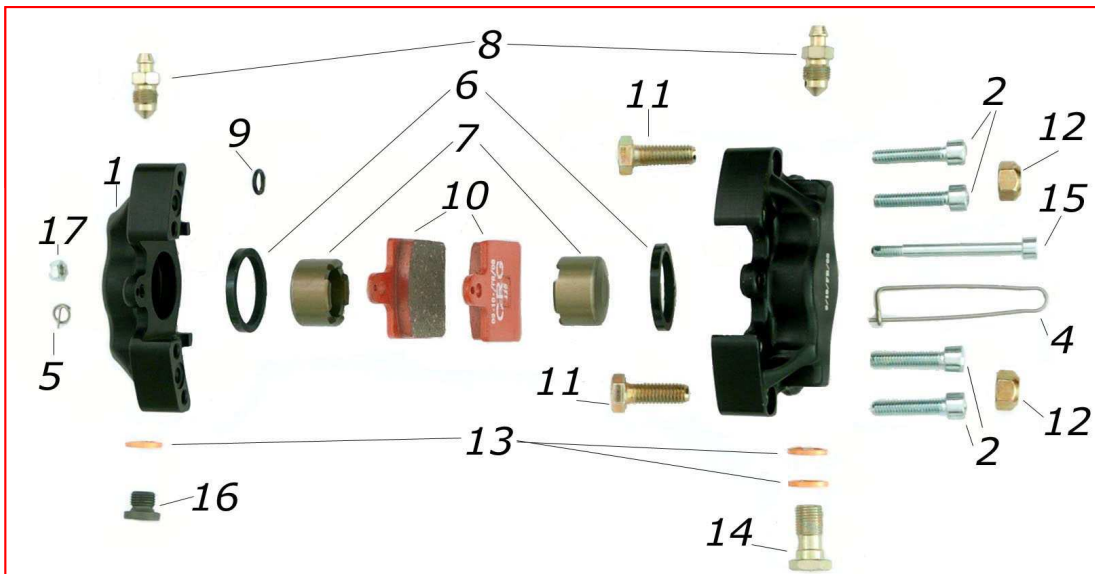

ES COD	DESCRIZIONE	ITEMS
FM0.00743	PINZA New Age Completa	NewAge BrakeCaliper Comp.
1 SDN.0743D	SEMI Pinza NEW AGE DX NERA	HALF NEW AGE Caliper RH BL
2 AFN.00281	VITE M 6x 30 CILINDRICA	M 6 x 30 Conical Head Screw
3 SDN.0743S	SEMI Pinza NEW AGE SX NERA	HALF NEW AGE Caliper LF BL
4 AFS.00187	SPINA Sicurezza UP/V04	UP/V04>Safety Pin
5 AFS.00203	SPINA Elastica D 6	ELASTIC Pin D 6
6 AFS.00179	GOMMINO Pinza UP/V04/V05 Ant.	UP/V04/V05 Fr. Piston Seal
7 SD1.00312	PISTONCINO Pinza NA	NA Front Brake Piston
8 SZ0.00184	SPURGO M10 UP/V04/V05	BLEEDER M10 UP/V04/V05
9 AFN.00182	OR Pinza UP/V04/V05	OR > Caliper UP/V04/V05
10 AFS.00366	PASTIGLIA Fr.NA/UP/V05 Ant.GH.	BRAKE Pad NA/UP/V05 Front Iron
11 AFN.00107	VITE M 8x 25 ESAGONALE	M 8 x 25 Socket Head Screw
12 AFN.00286	DADO M 8 METALBLOCK	NUT M 8 Metalblock
13 AFN.00186	RONDELLA Rame 10,5-14x2	COPPER Washer 10,5-14x2
14 SZ0.00185	RACCORDO M10 UP/V04/V05	FITTING M10 UP/V04/V05
15 SL1.00367	VITE M 5x 55 CILINDRICA Forata	M 5x55 Holed Conical Screw
16 SBN.00369	TAPPO M10 UP/V04/V05	CALIPER Cap M10 UP/V04/V05
17 AFN.00360	DADO M 5 Autobloccante Basso	NUT M 5 Low Self-Locking
18 CRG.00364	KIT REVISIONE Pinza UP/V05 Ant	BRAKE Caliper OverhaulUP/V05 F

BUSSOLA DISCO / FK0.00314 / FLOATING BUSHING

ES COD	DESCRIZIONE	ITEMS
FK0.00314	BUSSOLA Disco V04ant/NewAge Co	FRONT B.DiscV04/NewAge Bush.CO
1 SBN.00314	BUSSOLA Disco V04ant/NewAge NR	FRONT B.DiscV04/NewAge Bushing
2 AFN.00230	RONDELLA Elastica Disco Freno	Elastic Washer > Brake Disc
3 AFN.00231	SEEGER D 8 DiscoFreno	SEEGER D 8 Brake Disc
4 AFS.00232	SPINA Elastica D10 DiscoFreno	ELASTIC Pin D10 Brake Disc