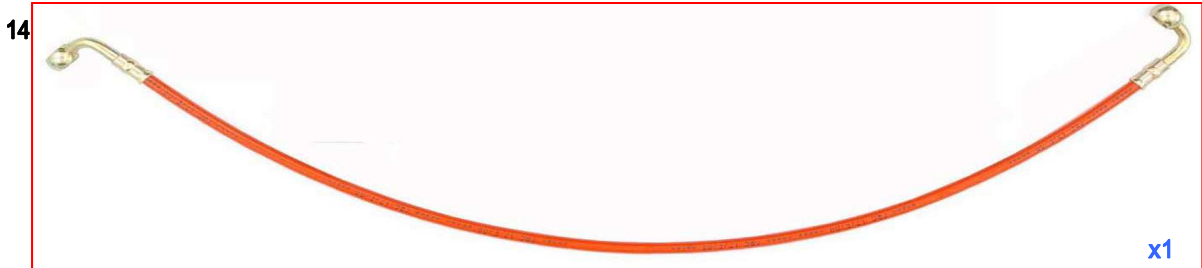

ES COD	DESCRIZIONE	ITEMS
CRG.01727	IMPIANTO V05 G POST D50 CO	BRAKE SYSTEM V05 I REAR CO
1 AFS.00216	FORCHETTA Semplice STD	SIMPLE Fork Standard
2 AFS.00224	CLIFT STD	CLIFT STD
3 AFN.00093	DADO M 6	NUT M 6
4 SBN.00918	ASTA Freno cm.45 NERA	DRAW Pin cm.45 BLACK
5 AFS.00809	CAVO Sicurezza Cm.44	SAFETY Cable Cm.44
6 FMN.00238	MOZZO DISCO POST.ALL.50 V04/V05 CO	REAR BRAKE DISC HUB V04/V05 50 AL.CO
7 FC0.01641	PIASTRA Supp.Pinza V05 Post.	REAR Brake Caliper PlateV05
8 AFS.01727	DISCO Freno V05 Post.GHISA	REAR Brake Disc V05 IRON
9 SAN.01592	FLANGIA Disco V05 Posteriore	REAR Brake Disc Flange V05
10 FM0.01727	PINZA FRENO POST V05 G CO	REAR BRAKE CALIPER V05 IRON CO
11 FK0.01660	BUSSOLA Disco V05 Post. Comp.	REAR BrakeDiscV05 Bushing Comp
12 FM0.00192	POMPA FRENI UP/V04/V05 CRG CO	REAR MASTER CYLINDER V05 CRG CO
13 FAN.01462	DISTANZIALE Pinza xlbrido NERO	CALIPER Spacer BLACK x Hybrid
14 AFS.00240	TUBO FRENO V05 Post Occ.mm 720	BRAKE Tube V05 Rear Eye.mm 720
15 AFN.00047	RONDELLA Ondulata 8	UNDULATED Washer 8
16 AFN.00286	DADO M 8 METALBLOCK	NUT M 8 Metalblock
17 AFN.00277	RONDELLA 8,5-14x2	WASHER 8,5-14x2
18 AFN.00307	VITE M 8x 30 ESAGONALE	M 8x 30 HEXAGONAL HEAD SCREW
19 AFN.00105	RONDELLA 6,5-12x1,5	WASHER 6,5-12x1,5
20 AFN.00234	DADO M 6 METALBLOCK	NUT M 6 METALBLOCK
21 AFN.00183	VITE M 6x 20 CILINDRICA	M 6x 20 Conical Head Screw