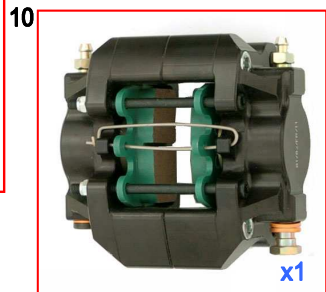

ES COD	DESCRIZIONE	ITEMS
CRG.01678	IMPIANTO V05 D POST D50 CO	BRAKE SYSTEM V05 D REAR CO
1 AFS.00216	FORCHETTA Semplice STD	SIMPLE Fork Standard
2 AFS.00224	CLIFT STD	CLIFT STD
3 AFN.00093	DADO M 6	NUT M 6
4 SBN.00918	ASTA Freno cm.45 NERA 100cc	DRAW Pin cm.45 BLACK 100cc
5 AFS.00809	CAVO Sicurezza Cm.44 100cc	SAFETY Cable Cm.45 100cc
6 FMN.00238	MOZZO DISCO POST.ALL.50 V04/V05 CO	REAR BRAKE DISC HUB V04/V05 50 AL.CO
7 FC0.01641	PIASTRA Supp.Pinza V05 Post.	REAR Brake Caliper PlateV05
8 AFS.01591	DISCO Freno V05 Post.Duralcan	REAR Brake Disc V05 Duralcan
9 SAN.01592	FLANGIA Disco V05 Posteriore	REAR Brake Disc Flange V05
10 FM0.01678	PINZA Posteriore V05 Co.Dural.	REAR Brake Caliper V05 Co.Dur.
11 FK0.01660	BUSSOLA Disco V05 Post. Comp.	REAR BrakeDiscV05 Bushing Comp
12 FM0.00192	POMPA FRENI UP/V04/V05 CRG CO	REAR MASTER CYLINDER V05 CRG CO
13 FAN.01462	DISTANZIALE Pinza xlbrido NERO	CALIPER Spacer BLACK x Hybrid
14 AFS.00240	TUBO FRENO V05 Post Occ.mm 720	BRAKE Tube V05 Rear Eye.mm 720
15 AFN.00047	RONDELLA Ondulata 8	UNDULATED Washer 8
16 AFN.00286	DADO M 8 METALBLOCK	NUT M 8 Metalblock
17 AFN.00277	RONDELLA 8,5-14x2	WASHER 8,5-14x2
18 AFN.00307	VITE M 8x 30 ESAGONALE	M 8x 30 HEXAGONAL HEAD SCREW
19 AFN.00105	RONDELLA 6,5-12x1,5	WASHER 6,5-12x1,5
20 AFN.00234	DADO M 6 METALBLOCK	NUT M 6 METALBLOCK
21 AFN.00183	VITE M 6x 20 CILINDRICA	M 6x 20 Conical Head Screw