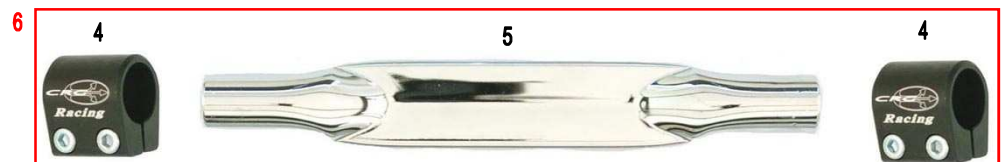

ES COD	DESCRIZIONE	ITEMS
AFN.00732	VITE M 8x25 CILINDRICA	M 8x25 Conical Head Screw
AFN.00160	DADO M 8 Autobloccante BASSO	NUT M 8 LOW Self-locking
1 AFN.01440	OR PARAURTI LATERALE	SIDE BUMPER OR
2 SL1.01461	BOCCOLA PARAURTI LAT.LUNGA	SIDE BUMPER BUSHING LONG
2 SL1.01349	BOCCOLA PARAURTI LAT.CORTA	SIDE BUMPER BUSHING SHORT
3 FBN.00733	RIDUZIONE STABILIZZATORE xD25	STABILIZER BAND REDUCTION D25
SC0.01163	FASCIA STABILIZZATORE MINI D25	STABILIZER BAND MINI D25
4 CRG.00731	FASCIA STABILIZZATORE NERA CRG CO	STABILIZER BAND CRG COMP
FMN.00731	FASCIA STABILIZZATORE NERA CO	STABILIZER BAND BLACK CO
5 FC0.01093	STABILIZZATORE D30 L300 A	FRONT STABILIZER BAR D30 L300
6 CRG.01093	STABILIZZATORE D30 L300 A CO	FRONT STABILIZER BAR D30 L300 CO
7 FC0.01092	STABILIZZATORE D30 L480 P	REAR STABILIZER BAR D30 L480
8 CRG.01092	STABILIZZATORE D30 L480 P CO	REAR STABILIZER BAR D30 L480 CO
FC0.00729	STABILIZZATORE D25 L430 P	REAR STABILIZER BAR D25 L430
FC0.00730	STABILIZZATORE D25 L240 A	FRONT STABILIZER BAR D25 L240
CRG.00729	STABILIZZATORE D25 L430 P CO	REAR STABILIZER BAR D25 L430 CO
CRG,00730	STABILIZZATORE D25 L240 A CO	FRONT STABILIZER BAR D25 L240 CO