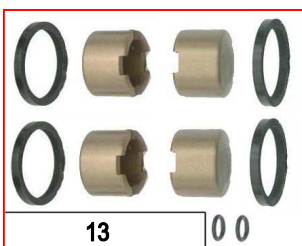

ES COD	DESCRIZIONE	ITEMS
FM0.0305D	PINZA ANT.V04 / V06 DX Co	FRONT Brake Cal.V04/V06 RH Co
FM0.0305S	PINZA ANT.V04 / V06 SX Co	FRONT Brake Cal.V04/V06 LF Co
1 AFS.00181	SPINA Blocca Pastiglia V06 "U"	BRAKE Pad Block Pin V06
2 AFN.00307	VITE M 8x 30 ESAGONALE	M 8x 30 HEXAGONAL HEAD SCREW
3 SDN.0312D	SEMI PINZA V04/V06 Ant.DX NERA	HALF F.CaliperV04/V06 Ear RH BL
3 SDN.0312S	SEMI PINZA V04/V06 Ant.SX NERA	HALF F.CaliperV04/V06 Ear LF BL
4 AFS.00187	SPINA Sicurezza UP/V04/V05 Ant	UP/V04/V05 >Safety Pin
5 FM0.00308	RACCORDO COMBINATO COMP	BLEEDER FITTING COMPLETE
6 AFS.00179	GOMMINO Pinza UP/V04/V05 Ant.	UP/V04/V05 Fr. Piston Seal
7 SD1.00370	PISTONCINO PinzaUP/V04-05-08 A	UP/V04/V05/V08 Fr.Brake Piston
8 SZ0.00184	SPURGO M10 UP/V04/V05	BLEEDER M10 UP/V04/V05
9 AFN.00182	OR Pinza UP/V04/V05	OR > Caliper UP/V04/V05
10 AFS.00306	PASTIGLIA Freno V04/V06 Ant.	FRONT Brake Pad V04/V06 STD
11 AFN.00186	RONDELLA Rame 10,5-14x2	COPPER Washer 10,5-14x2
12 SDN.0310D	SEMI PINZA V04/V06 Ant.DX NERA	HALF F.CaliperV04/V06 RH Black
12 SDN.0310S	SEMI PINZA V04/V06 Ant.SX NERA	HALF F.CaliperV04/V06 LF Black
13 CRG.00311	KIT REVISIONE 2 PinzeA.V04/V06	KIT V04Fr/V06 xRevision(2cal.)