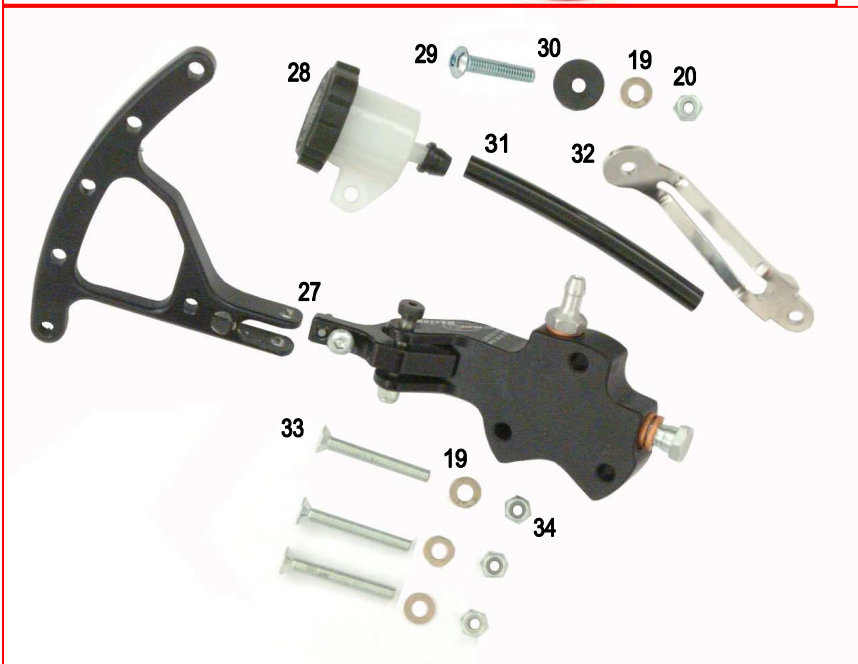

1 - 2 - 3 - 5

10

14

22

23-24-25

26

POMPA FRENI / FM0.01909 / MASTER CYLINDER

ES COD	DESCRIZIONE	ITEMS
A FM0.01909	POMPA FRENI V06 FA MONTATA	FRONT MASTER CYLINDER V06 ASSY
1 SZ0.00185	RACCORDO M10 UP/V04/V05	FITTING M10 UP/V04/V05
2 AFN.00186	RONDELLA Rame 10,5-14x2	COPPER Washer 10,5-14x2
3 SAN.01909	CORPO Pompa Freno FA NERO	MASTER Cylinder FBS Body BL
4 SBN.01919	RACCORDO Serbatoio Pompa FA	Master Cylinder Tank Fitting
5 AFN.01916	VITE M 5x 25 Gambo Rett.M6	M 5x 25 Rectif.M6 Stem Screw
6 AFN.02264	RONDELLA 5,3- 9x1,5	WASHER 5,3- 9x1,5
7 AFN.00360	DADO M 5 Autobloccante Basso	NUT M 5 Low Self-Locking
8 SZ0.01896	MOLLA Pompa Freni FA	MASTER Cylinder FBS Spring
9 SDN.01911	PISTONCINO Pompa Freno FA NERO	Master Cylinder FBS Piston BL.
10 AFS.01912	GOMMINO Pompa Freno FA	FA Master Cylinder Rubber
B FK0.01907	LEVA POMPA FRENO ANT.COMP.	FRONT MASTER CYLINDER LEVER CO
11 SAN.01910	PUNTALE Pompa Freni FA NERO	FORK with Point FBS BLACK
12 AFN.00357	GRANO M6x10	GRAIN M6x10
13 AFN.00502	VITE M 6x 16 BOMBATA	M 6x 16 Convex Head Screw
14 SAN.01907	LEVA POMPA FRENO ANT.NERA	FRONT MASTER CYLINDER LEVER