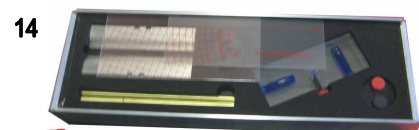

ES COD	DESCRIZIONE	ITEMS
1 FC0.00793	SUPPORTO Pulsantiera ROTAX	ROTAX >Console Support
2 AFS.01386	MISURINO Olio	OIL VESSEL
3 AFS.01977	XERAMIC Olio Evolution Castor	XERAMIC Oil Evolution Castor
AFS.02221	XERAMIC Olio Synmax Full Synth	XERAMIC Synmax Full Synth.Oil
AFS.02002	XERAMIC Olio Freni ml.250	XERAMIC Brake Fluid ml.250
4 AFS.00999	XERAMIC Spray Catena	XERAMIC Chain Spray Kart
5 AFS.01009	XERAMIC Pulitore Freni	XERAMIC Brake Cleaner
6 AFS.02219	XERAMIC Olio Trasmissione KZ	XERAMIC KZ Kart TransmissionOil
AFS.02197	XERAMIC Lubrificante Cambio KF	XERAMIC KF KART GEAR OIL
7 AFS.01976	XERAMIC Pulizia Visiera Casco	XERAMIC Helmet visor cl.
8 AFS.00782	POMPA DEPRESSIONE Benzina	FUEL Pump
9 AFS.01697	SISTEMA AIM MyChron STD Co.	AIM CHRONO System Co
10 AFS.00547	CRONOMETRO Multifunzionale AIM	MULTIFUNCTION CHRONO AIM
11 AFS.01843	SNIPER V2	SNIPER V2
12 AFS.01975	SNIPER V4	SNIPER V4
13 AFS.01071	CAT (ATTREZZO PER CATENA 219	SNIPER CAT
14 AFS.02039	SNIPER KIT Accessori V4	SNIPER V4 Accessories Kit
15 FM0.01633	PIANO Riscontro xContr.Telaio	JIG Locators Plan x Chassis
16 AFS.02403	CARICA BATTERIA EY-TECH	INTELLIGENT BATTERY MANAGER
17 AFS.02404	BATTERIA 14.8V 4000mA EY-TECH	LI-PO BATTERY 14.8V 4000mA E-T
18 AFS.02410	CONTAORE PET-3200R EY-TECH	PET-3200R EY-TECH HOURMETER