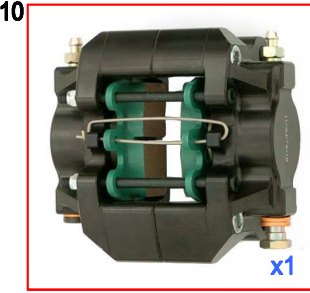

23-24-25

26