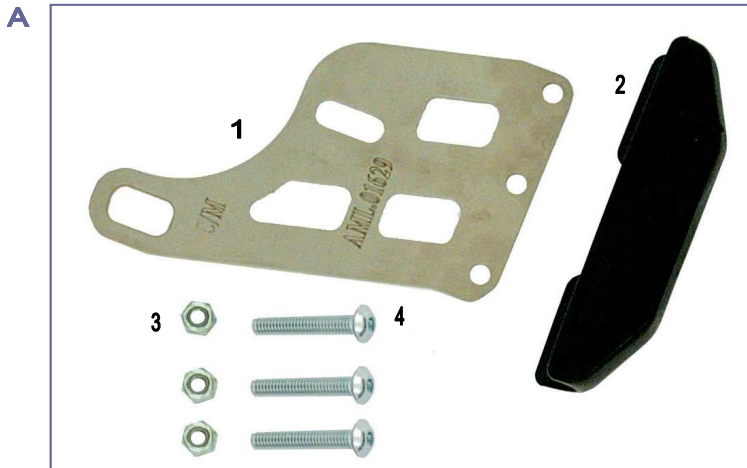

3

5

6

7

8

9

ES COD	DESCRIZIONE	ITEMS
A FK0.01632	KIT Ripara Disco CIK	DISC Support KIT Complete CIK
1 AML.01629	SUPPORTO Salvadisco CRG	DISC Protection SUPPORT CRG
2 AFS.01632	SALVA DISCO CRG	DISC Protection Plate
3 AFN.00106	DADO M 6 Autobloccante BASSO	NUT M 6 LOW Self-locking
4 AFN.01984	VITE M 6x 35 BOMBATA	M 6x 35 Convex Head Screw