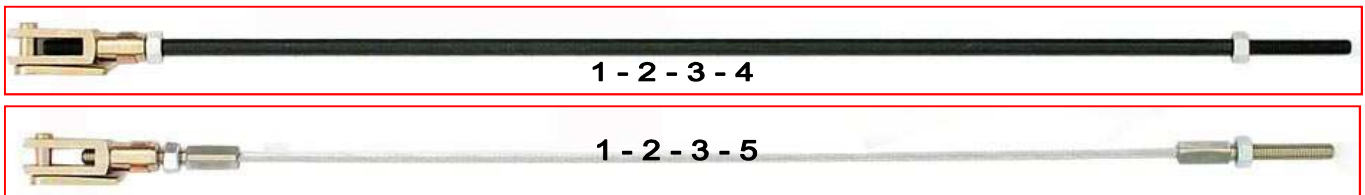

ES COD	DESCRIZIONE	ITEMS
CRG.01988	IMPIANTO V07 KF G CO(NO FUSELLI)	BRAKE SYS.V07 Foot KF (no stub axles)
1 AFS.00216	FORCHETTA Semplice STD	SIMPLE Fork Standard
2 AFS.00224	CLIFT STD	CLIFT STD
3 AFN.00093	DADO M 6	NUT M 6
4 SBN.00223	ASTA Freno cm.42 NERA	DRAW Pin cm.42 BLACK
5 AFS.00227	CAVO Sicurezza Cm.41,5	SAFETY Cable Cm.41,5
6 FMN.00238	MOZZO DISCO POST.ALL.50 V04/V05 CO	REAR BRAKE DISC HUB V04/V05 50 AL.CO
7 FC0.01641	PIASTRA Supp.Pinza V05 Post.	REAR Brake Caliper PlateV05
8 AFS.01727	DISCO Freno V05 Post.GHISA	REAR Brake Disc V05 IRON
9 SAN.01592	FLANGIA Disco V05 Posteriore	REAR Brake Disc Flange V05
10 FM0.01727	PINZA FRENO POST V05 G CO	REAR BRAKE CALIPER V05 IRON CO
11 FK0.01660	BUSSOLA Disco V05 Post. Comp.	REAR BrakeDiscV05 Bushing Comp
12 FM0.00329	DOPPIA PompaUP/V04+Rip.125	Doub.MasterCyl.UP/V04w/equa125
13 AFS.00240	TUBO FRENO V05 Post Occ.mm 720	BRAKE Tube V05 Rear Eye.mm 720
14 FAN.01462	DISTANZIALE Pinza xIbrido NERO	CALIPER Spacer BLACK x Hybrid
15 AFN.00047	RONDELLA Ondulata 8	UNDULATED Washer 8
16 AFN.00286	DADO M 8 METALBLOCK	NUT M 8 Metalblock
17 AFN.00277	RONDELLA 8,5-14x2	WASHER 8,5-14x2
18 AFN.00307	VITE M 8x 30 ESAGONALE	M 8x 30 HEXAGONAL HEAD SCREW
19 AFN.00105	RONDELLA 6,5-12x1,5	WASHER 6,5-12x1,5
20 AFN.00234	DADO M 6 METALBLOCK	NUT M 6 METALBLOCK
21 AFN.00183	VITE M 6x 20 CILINDRICA	M 6x 20 Conical Head Screw
22 AFS.00336	TUBO FRENO Tris OccV05-V07 ANT	BRAKE Tube Tris EyeV05-V07 FR.
23 AFN.00337	FASCETTA Ferma Tubo Freno	Brake Tube Band
24 AFN.00359	VITE M 5x 12 BOMBATA	M 5x 12 Convex Head Screw
25 AFN.00361	RONDELLA 5,5-15x1,5	WASHER 5,5-15x1,5
26 AFN.00360	DADO M 5 Autobloccante Basso	NUT M 5 Low Self-Locking
27 AML.01859	DISCO Freno V06 FA	FRONT Brake System V06 Disc
28 SBN.01866	BUSSOLA Disco FA/V06	V06 BRAKE Disc Bushing
29 FMN.01865	MOZZO RUOTA ANT. ALL. V06 D25	FRONT WHEEL HUB ALU V06 25 CO
30 SAN.01867	MOZZO DISCO ANT. ALL. V06	ALU FRONT BRAKE DISC HUB V06
31 AFN.00316	VITE M 8x 22 ESAGONALE	M 8 x 22 Hex. Head Screw
32 FC0.01860	PIASTRA Supp.Pinza V06 FA Crom	BRAKE Caliper Plate V06 Chrom.
33 AFN.00016	VITE M 6x 14 BOMBATA	M 6x 14 Convex Head Screw
34 FM0.0305D	PINZA ANT.V04 / V06 DX Co	FRONT Brake Cal.V04/V06 RH Co
35 FM0.0305S	PINZA ANT.V04 / V06 SX Co	FRONT Brake Cal.V04/V06 LF Co
36 AFS.00246	CHIAVETTA Assale 2 pioli NR	REAR AXLE KEY Black 2 pivot