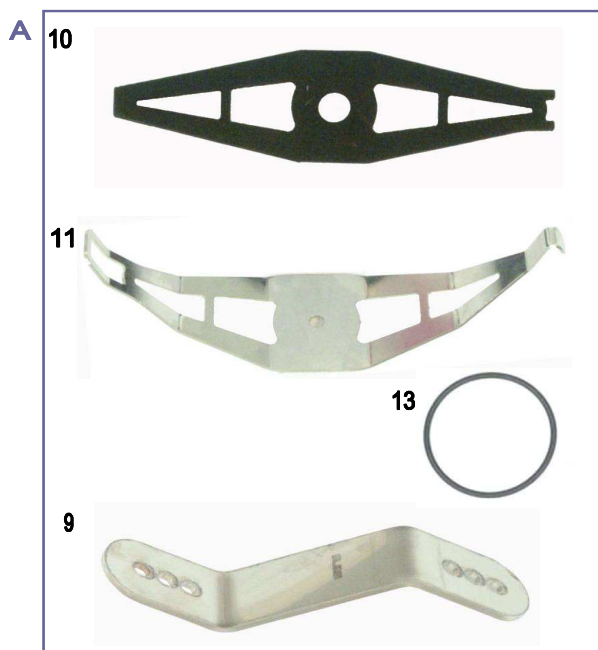

ES	COD	DESCRIZIONE	ITEMS
1	AFS.00614/102	CATENA 100cc C/OR 102M	CHAIN 100cc with O-Ring 102
1	AFS.00614/104	CATENA 100cc C/OR 104M	CHAIN 100cc with O-Ring 104
1	AFS.00614/106	CATENA 100cc C/OR 106M	CHAIN 100cc with O-Ring 106
1	AFS.00614/108	CATENA 100cc C/OR 108M	CHAIN 100cc with O-Ring 108
1	AFS.00614/110	CATENA 100cc C/OR 110M	CHAIN 100cc with O-Ring 110
1	AFS.00614/112	CATENA 100cc C/OR 112M	CHAIN 100cc with O-Ring 112
1	AFS.00614/114	CATENA 100cc C/OR 114M	CHAIN 100cc with O-Ring 114
2	AMS.00671	CATENA 125cc	CHAIN 125cc pro meter
	AMS.00508	CATENA PUFFO(cm.89)	CHAIN PUFFO(cm.89)
	AMS.02651	CATENA 100-PUFFO PASSO 219 (AL MT)	CHAIN 100-PUFFO PER METER
3	AFS.00171**	CORONA 100cc **misure da 76 a 86	RING Gear100cc ** size from 76 to 86
4	AFS.00506	CORONA PUFFO	RING Gear Puffo
5	AFS.00797**	CORONA 125cc D50 ERGAL **misure da 20 a 30	ERGAL Ring Gear125cc D50 ** size from 20 to 30
6	AMS.00779	MAGLIA CONGIUNZIONE 125	JUNKTION LINK 125
	AMS.02652	MAGLIA CONG.100-PUFFO PASSO 219	JUNCTION LINK CHAIN PUFFO 219
	AFS.01121	SMAGLIACATENA	CHAIN Linker Tool
7	AFS.01071	CAT (attrezzo catena 219-corona 4mm)	K-CAT (chain tool)
8	AFS.00338	PARACATENA DIRITTO	CHAIN Guard > Straight
9	FMN.00298	TENDICATENA FORGIATO NERO CO	CHAIN TIGHTENER FORGED BLACK CO
10	AFS.00254	VITE TENDICATENA M10 (POM.ROSSO)	CHAIN TIGHTENER SCREW M10 (RED POMMEL)
11	SAN.00298	TENDICATENA FORGIATO NERO	CHAIN TIGHTENER FORGED BLACK