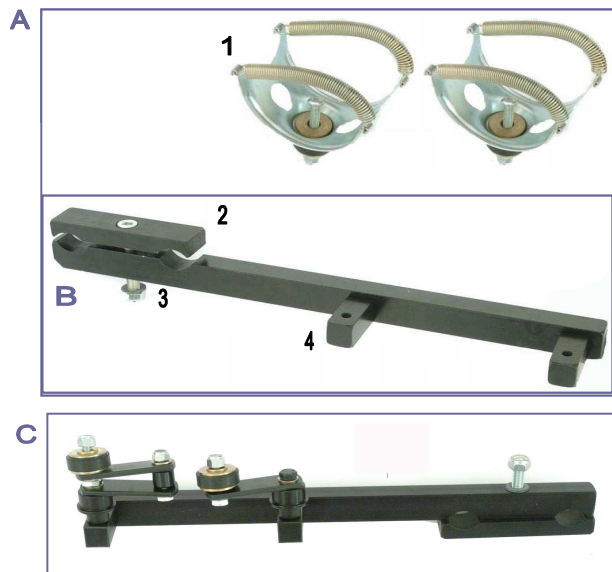

ES COD	DESCRIZIONE	ITEMS
A FMN.00984	SUPPORTO Marmitta125 NR Co	EXHAUST Support 125 Black Co
B FMN.00975	SUPPORTO Marmitta 125 NERO	EXHAUST Support 125 Black
1 FM0.00123	CULLA Marmitta Completa	EXHAUST Cradle Complete
2 SAN.00978	CAVALLOTTO MARMITTA CRG 125 NERO	EXHAUST SUPP.125 BRACKET BLACK
3 SAN.00976	CORPO SUPPORTO MARMITTA 125 NERO	EXHAUST SUPP.125 BODY BLACK
4 SAN.00980	APPENDICE SUPP. MARMITTA 125 NERO	EXHAUST SUPP.125 APPENDIX BL
C FMN.01688	SUPPORTO Marm. ROTAX ALL.Co	EXHAUST Supp. ROTAX ALU. Co
D FM0.01824	SUPPORTO Marmitta ROTAX 08 CO	EXHAUST Support ROTAX 08 Co
E FK0.01994	KIT PIASTRINA S.MARMITTA ROTAX	EXHAUST SUPP.PLA TE ROTAX 08 KIT
5 SZ0.01994	PIASTRINA Supporto Marmitta Rotax	EXHAUST Support Plate ROTAX 08
6 AFS.00088	GOMMINO Culla Marmitta	EXHAUST Cradle Rubber
7 AFN.00349	VITE M 8x 35 ESAGONALE	M 8x 35 Hexagonal Head Screw
8 AFN.00266	VITE M 8x 40 BOMBATA	M 8x 40 Convex Head Screw
9 AFN.00129	RONDELLA 8,5-17x1,5	WASHER 8,5-17x1,5
10 AFN.00128	DADO M 8 Autobloccante ALTO	NUT M 8 High Self-Locking
11 AFN.00125	RONDELLA 10,5-30x2,5	WASHER 10,5-30x2,5
13 FM0.1824D	SUPPORTO MARMITTA 08 DX TAG CO	TAG EXHAUST SUPPORT 08 RH COMP
12 FM0.1824S	SUPPORTO MARMITTA 08 SX TAG CO	TAG EXHAUST SUPPORT 08 LF COMP
14 FC0.01823	ATTACCO Supp.Marmitta 08 CROM.	EXHAUST Supp.Connection 08 Chr
15 AFN.02138	DADO M 6 ALTO	NUT M 6 HIGH
16 AFN.01717	VITE M 6x 16 SVASATA	M 6x 16 CountersunkHeadScrew

ES COD	DESCRIZIONE	ITEMS
FZ0.00164	SUPPORTO PARACATENA 100-MINI LUNGO	CHAIN GUARD SUPPORT 100-MINI LONG
FZ0.00327	SUPPORTO PARACATENA 125	CHAIN GUARD SUPPORT 125
FZ0.00450	SUPPORTO PARACATENA MINI CORTO	CHAIN GUARD SUPPORT MINI SHORT