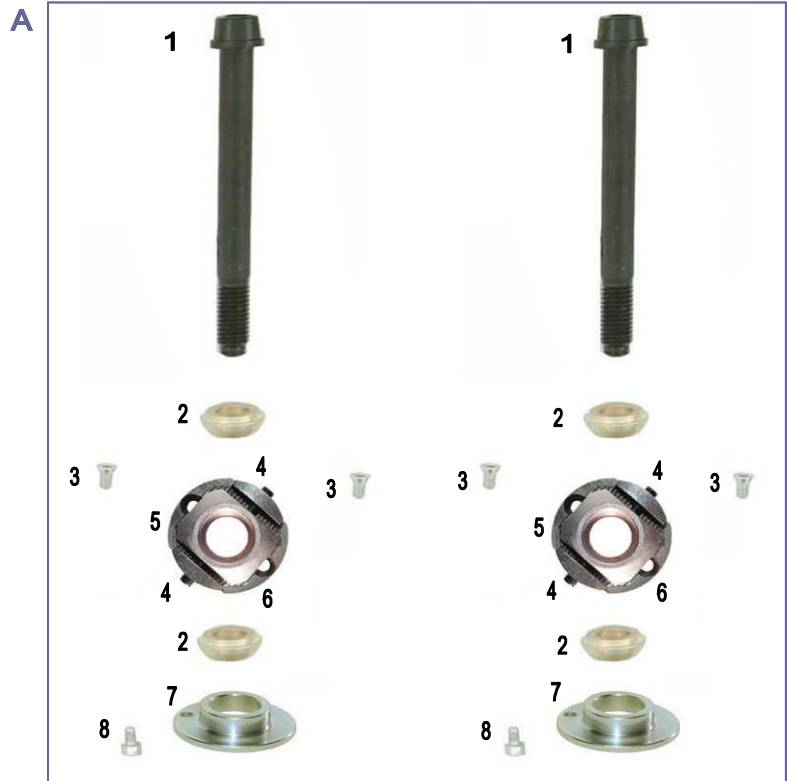

ES COD	DESCRIZIONE	ITEMS
1 FBN.02401	VITE FUSELLO 10x110 NERA	STUB AXLE BOLT 10x110 BLACK
2 FZ0.02450	BOCCOLA Mezza Sfera Caster	BUSHING Half Caster
3 AFN.02389	VITE M 4x 10 SVASATA	M 4x 10 Countersunk Head Screw
4 AFN.02390	GRANO M5x10 Caster Doppio	GRAIN M5x10 Double Caster
5 AFS.02352	CASTER Porta Piastrina A	CASTER Plate Support A
6 AFS.02353	CASTER Piastrina Alta B	CASTER High Plate B
7 FZ0.01602	CASTER Fisso Sferico	SPHERICAL Fixed Cam
8 AFN.01983	VITE M 4x 8 CILINDRICA	M 4 x 8 Conical Head Screw
A FK0.02352	SET CASTER SNIPER NEW COMP	SNIPER CASTER SYSTEM NEW CO
B FK0.02353	SET CASTER SNIPER NEW SUP.	SNIPER CASTER SYSTEM NEW UP-SIDE