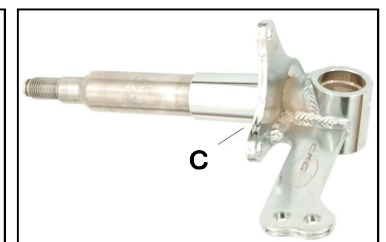

ES COD	DESCRIZIONE	ITEMS
1 FBN.01608	VITE FUSELLO 10x100 NERA	STUB AXLE BOLT 10x100 BLACK
2 FZ0.02450	BOCCOLA Mezza Sfera Caster	BUSHING Half Caster
3 AFN.00278	VITE M 4x 6 CILINDRICA	M 4 x 6 Conical Head Screw
4 FZ0.01603	CASTER ECCENTRICO 8F SFERICO	8 Hole Spherical Cam
5 FZ0.01607	SPESSORE 10 -28x 6 Fus.PIANO	STUB AxleSpacer10 -28x 6 Pla.
5 FZ0.01769	SPESSORE 10 -28x 3 Fus.PIANO	STUB AxleSpacer10 -28x 3 Pla.
6 FZ0.01719	SPESSORE 10 -28x 6 Fus.CONICO	STUB AxleSpacer10 -28x 6 Con.
6 FZ0.01770	SPESSORE 10 -28x 3 Fus.CONICO	STUB AxleSpacer10 -28x 3 Con.
7 AFN.00959	CUSCINETTO 6000 Fusello D10	BEARING 6000 Stub Axle D10
8 SBN.01605	SPESSORE Int. Fusello D10	STUB Axle Spacer x D10
9 AFN.01637	RONDELLA 10,5-22x2	WASHER 10,5-22x2
10 AFN.00657	DADO M10 Autobloccante BASSO	NUT M10 Low Self-Locking
11 AFN.00058	DADO M14x1,5 Autobloccante	NUT M14 x 1,5 Self-locking
12 AFN.01564	RONDELLA 15 -29,5x2,5	WASHER 15 -29,5x2,5
13 FAN.01738	DISTANZIALE Perno Fus.25 4mmNR	STUB Axle Spacer 25 4mm Black
14 FAN.01739	DISTANZIALE Perno Fus.25 8mmNR	STUB Axle Spacer 25 8mm Black
A SC0.1864D	FUSELLO CRG KF1-KF3 10-25 DX Cr	STUB AXLE CRG KF1-KF3 10-25 RH
A SC0.1864S	FUSELLO CRG KF1-KF3 10-25 SX Cr	STUB AXLE CRG KF1-KF3 10-25 LF
B FM0.1864D	FUSELLO CRG KF1-KF3 10-25 DX Cc	STUB AXLE CRG KF1-KF3 10-25 RH CO
B FM0.1864S	FUSELLO CRG KF1-KF3 10-25 SX Cc	STUB AXLE CRG KF1-KF3 10-25 LF CO
C SC0.1753D	FUSELLO V05 CRG 10-25 DX Cr	STUB Axle V05 CRG 10-25 RH Ch
C SC0.1753S	FUSELLO V05 CRG 10-25 SX Cr	STUB Axle V05 CRG 10-25 LF Ch
FM0.1753D	FUSELLO V05 CRG 10-25 DX Co	STUB Axle V05 CRG 10-25 RH Co
FM0.1753S	FUSELLO V05 CRG 10-25 SX Co	STUB Axle V05 CRG 10-25 LF Co