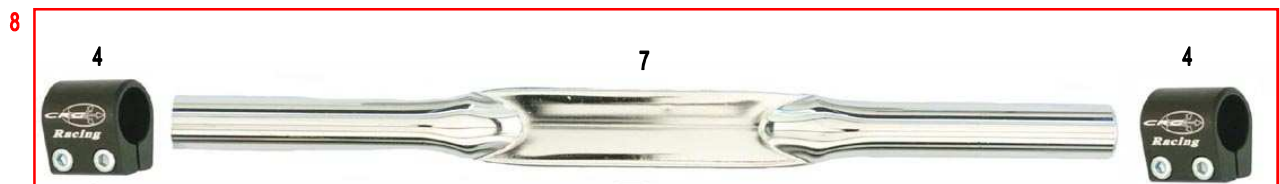

ES COD	DESCRIZIONE	ITEMS
AFN.00732	VITE M 8x25 CILINDRICA	M 8x25 Conical Head Screw
AFN.00160	DADO M 8 Autobloccante BASSO	NUT M 8 LOW Self-locking
1 AFN.01440	OR PARAURTI LATERALE	SIDE BUMPER OR
2 SL1.01461	BOCCOLA PARAURTI LAT.LUNGA	SIDE BUMPER BUSHING LONG
2 SL1.01349	BOCCOLA PARAURTI LAT.CORTA	SIDE BUMPER BUSHING SHORT
3 FBN.00733	RIDUZIONE STABILIZZATORE xD25	STABILIZER BAND REDUCTION D25
SC0.01163	FASCIA STABILIZZATORE MINI D25	STABILIZER BAND MINI D25
4 CRG.00731	FASCIA STABILIZZATORE NERA CRG CO	STABILIZER BAND CRG COMP
FMN.00731	FASCIA STABILIZZATORE NERA CO	STABILIZER BAND BLACK CO
5 FC0.01093	STABILIZZATORE D30 L300 A	FRONT STABILIZER BAR D30 L300
6 CRG.01093	STABILIZZATORE D30 L300 A CO	FRONT STABILIZER BAR D30 L300 CO
7 FC0.01092	STABILIZZATORE D30 L480 P	REAR STABILIZER BAR D30 L480
8 CRG.01092	STABILIZZATORE D30 L480 P CO	REAR STABILIZER BAR D30 L480 CO
FC0.00729	STABILIZZATORE D25 L430 P	REAR STABILIZER BAR D25 L430
FC0.00730	STABILIZZATORE D25 L240 A	FRONT STABILIZER BAR D25 L240
CRG.00729	STABILIZZATORE D25 L430 P CO	REAR STABILIZER BAR D25 L430 CO
CRG,00730	STABILIZZATORE D25 L240 A CO	FRONT STABILIZER BAR D25 L240 CO