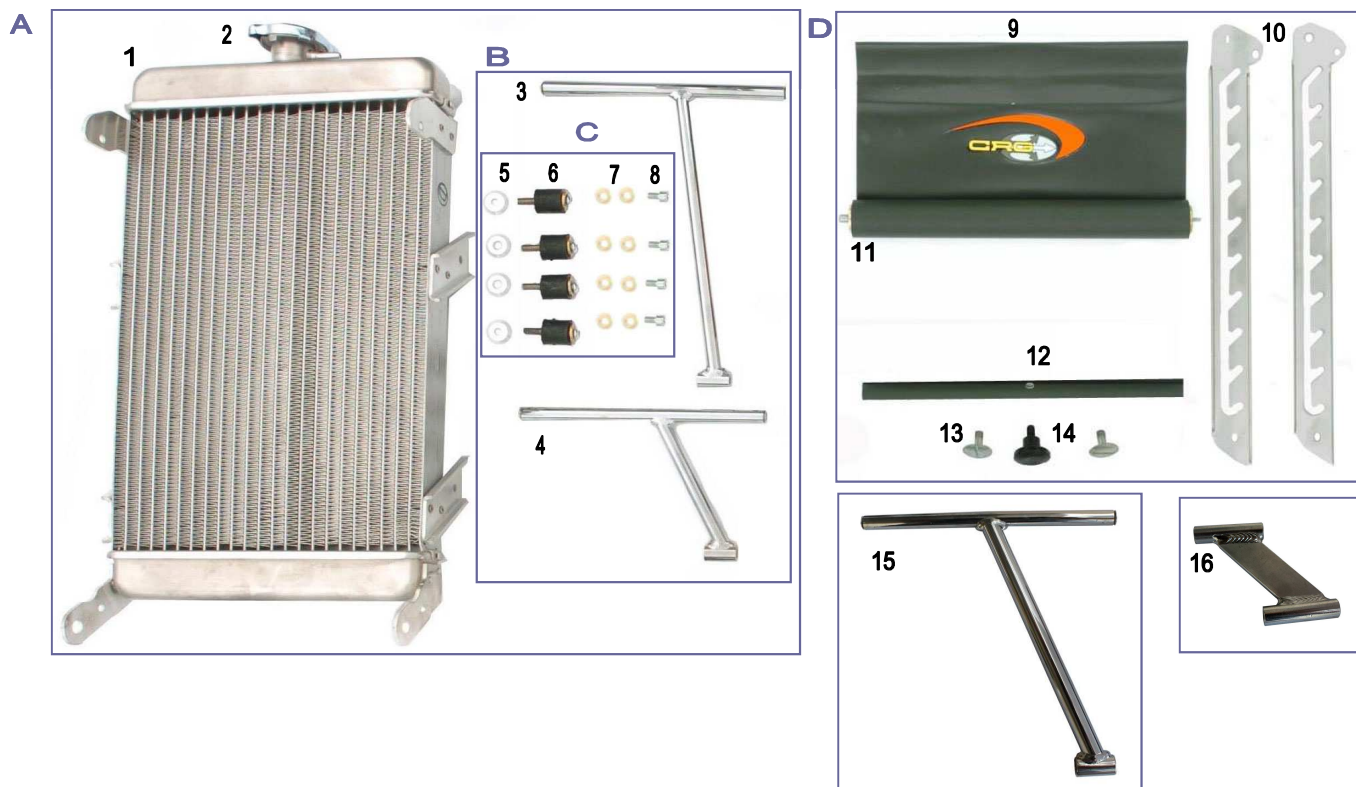

ES COD	DESCRIZIONE	ITEMS
A FM0.00785	RADIATORE CRG COMP.C/ATT	RADIATOR CRG COMPL.W/CLAMPS
B FK0.00787	KIT ATTACCHI RADIATORE CRG KZ	RADIATOR CLAMPS CRG KZ
B FK0.02597	KIT ATTACCHI RADIATORE CRG KF	RADIATOR CLAMPS CRG KF
C FK0.00760	KIT SILENTBLOCK RADIATORE	RADIATOR SILENTBLOCK KIT
1 AFS.00785	RADIATORE CRG c/tappo	RADIATOR CRG w/cap
2 AFS.00756	TAPPO RADIATORE	RADIATOR Cap
3 SC0.00789	SUPPORTO RADIATORE CRG LUNGO	CRG RADIATOR SUPPORT LONG
4 SC0.00788	SUPPORTO RADIATORE CRG CORTO	CRG RADIATOR SUPPORT SHORT
5 SL1.01589	DISTANZIALE 6 -20x 3,5	SPACER 6 -20x 3,5
6 AFS.00760	GOMMINO Radiatore	RADIATOR Silentblock
7 AFN.00105	RONDELLA 6,5-12x1,5	WASHER 6,5-12x1,5
8 AFN.00016	VITE M 6x 14 BOMBATA	M 6 x 14 Convex Head Screw
D FK0.01320	TENDINA RADIATORE CRG COMP	RADIATOR CURTAIN CRG COMP
9 AFS.01320	TENDINA RADIATORE CRG NUDA	RADIATOR CURTAIN CRG
10 AML.00987	PIASTRINA TENDINA RAD(2)	RADIATOR CURTAIN PLATE(2)
11 AFS.01329	BUSSOLA TENDINA RAD	RADIATOR CURTAIN BUSHING
12 SAN.01322	BARRETTA TENDINA RAD	RADIATOR CURTAIN BAR
13 SZ0.01323	VITE ESTERNA TENDINA RAD	RADIATOR CURTAIN SCREW
14 SAN.01321	POMOLO TENDINA RAD	RADIATOR CURTAIN POMMEL
15 SC0.02597	SUPPORTO RADIATORE TAG CORTO	TAG RADIATOR SUPPORT SHORT
16 SC0.02598	SUPPORTO RADIATORE CURVO INF	LOWER-CURVED RADIATOR SUPP