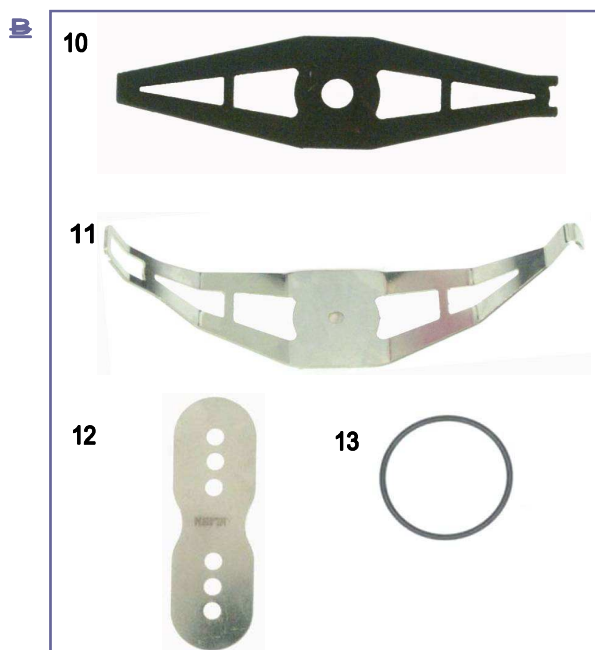

ES	COD	DESCRIZIONE	ITEMS
1	AFS.00614/102	CATENA 100cc C/OR 102M	CHAIN 100cc with O-Ring 102
1	AFS.00614/104	CATENA 100cc C/OR 104M	CHAIN 100cc with O-Ring 104
1	AFS.00614/106	CATENA 100cc C/OR 106M	CHAIN 100cc with O-Ring 106
1	AFS.00614/108	CATENA 100cc C/OR 108M	CHAIN 100cc with O-Ring 108
1	AFS.00614/110	CATENA 100cc C/OR 110M	CHAIN 100cc with O-Ring 110
1	AFS.00614/112	CATENA 100cc C/OR 112M	CHAIN 100cc with O-Ring 112
1	AFS.00614/114	CATENA 100cc C/OR 114M	CHAIN 100cc with O-Ring 114
2	AMS.00671	CATENA 125cc	CHAIN 125cc pro meter
	AMS.00508	CATENA PUFFO(cm.89)	CHAIN PUFFO(cm.89)
	AMS.02651	CATENA 100-PUFFO PASSO 219 (AL MT)	CHAIN 100-PUFFO PER METER
3	AFS.00171**	CORONA 100cc **misure da 76 a 86	RING Gear100cc ** size from 76 to 86
4	AFS.00506	CORONA PUFFO	RING Gear Puffo
5	AFS.00797**	CORONA 125cc D50 ERGAL **misure da 20 a 30	ERGAL Ring Gear125cc D50 ** size from 20 to 30
6	AMS.00779	MAGLIA CONGIUNZIONE 125	JUNKTION LINK 125
	AMS.02652	MAGLIA CONG.100-PUFFO PASSO 219	JUNCTION LINK CHAIN PUFFO 219
	AFS.01121	SMAGLIACATENA	CHAIN Linker Tool
7	AFS.01071	CAT (attrezzo catena 219-corona 4mm)	K-CAT (chain tool)
8	AFS.00338	PARACATENA DIRITTO	CHAIN Guard > Straight
9	FMN.00298	TENDICATENA FORGIATO NERO CO	CHAIN TIGHTENER FORGED BLACK CO
10	AFS.00254	VITE TENDICATENA M10 (POM.ROSSO)	CHAIN TIGHTENER SCREW M10 (RED POMMEL)
11	SAN.00298	TENDICATENA FORGIATO NERO	CHAIN TIGHTENER FORGED BLACK