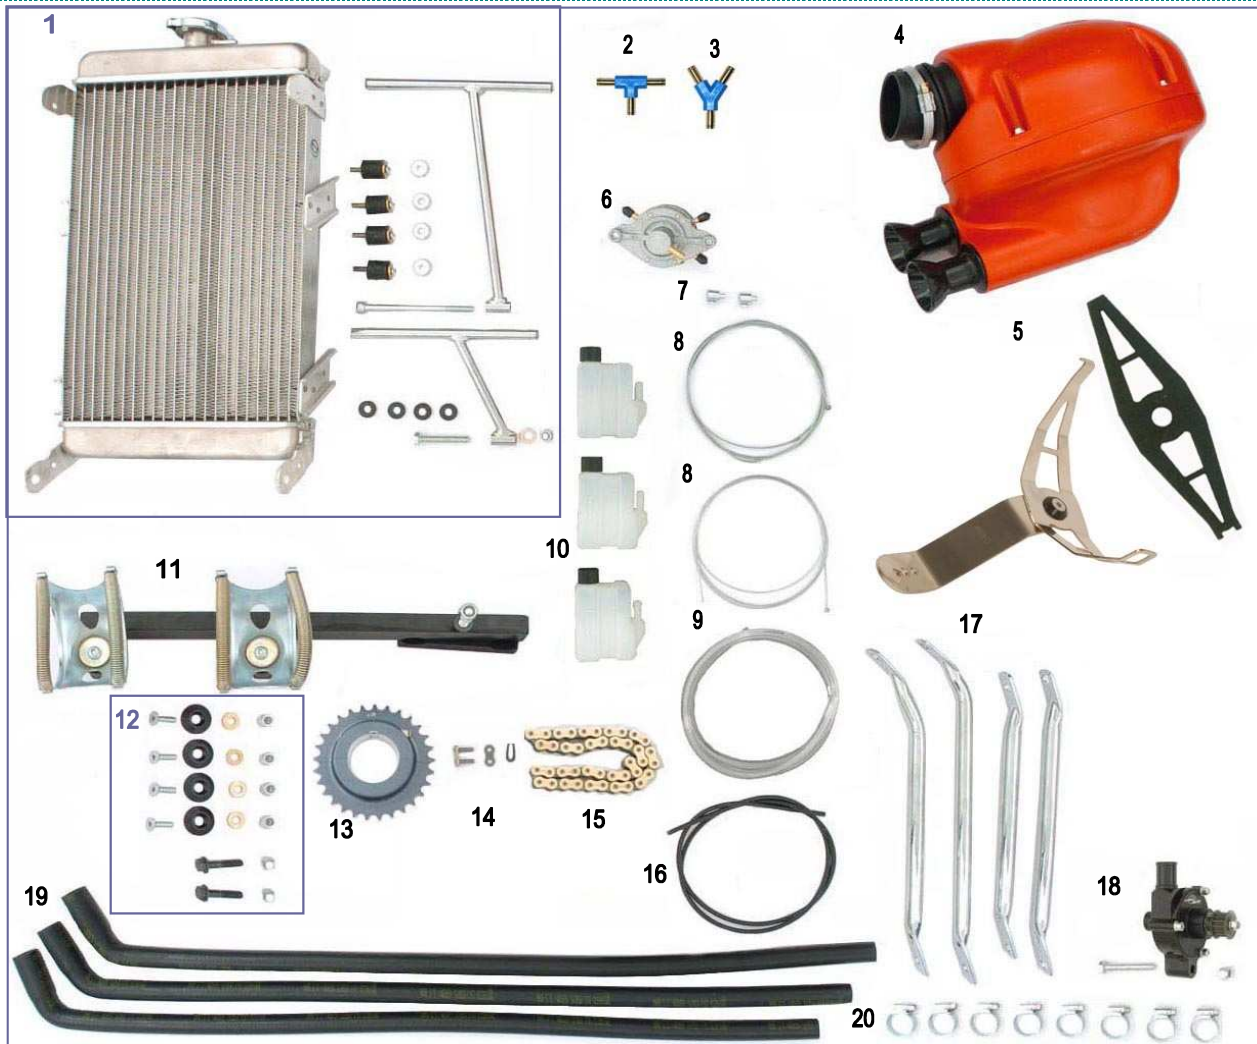

ES	COD	DESCRIZIONE	ITEMS
	CRG.50002	PRONTOGARA KZ	READY TO RACE KZ
ES	CRG.50002		QT.
1	FM0.00785	Radiatore CRG Completo>CRG Radiator Complete	1
2	AFS.01982	Raccordi T FESTO >>>T Fitting	1
3	AFS.01981	Raccordi Y FESTO>>>Y Fitting	1
4	AFS.00781	Silenziatore FL B30R>Air Filter	1
5	FK0.01933	Supporto Filtro Aria>CO>Air Filter Support	1
6	AFS.00782	Pompa benzina>>>Fuel Pump	1
7	AFS.00514	Morsetto>>>Holdfast	2
8	AFS.00515	Filo>>>Cable	2
9	AMS.00139	Tubo benzina>Fuel Pipe	3
10	AFS.00753	Tanica recupero>Recovery Tank	3
11	FMN.00984	Supporto Marmitta<125>Exhaust Support	1
12	FK0.00777	KIT Viti >SCREW KIT	1
13	AFS.00797	Corona125>>>Axle Sprocket	1
14	AMS.00779	Maglia Congiunzione>Junktion Link	1
15	AMS.00671	Catena125>>>Chain	1
16	AMS.00516	Guaina>Sheater	2
17	FC0.01392 – FC0.01393	Rinforzi sedile>>Seat Supports	4
18	FM0.00762	Pompa acqua>>>Water Pump	1
19	AFS.00761	Curve tubo acqua>>>Water Pipe	3
20	AFN.00776	Fascette in acciaio>Steel Band	8