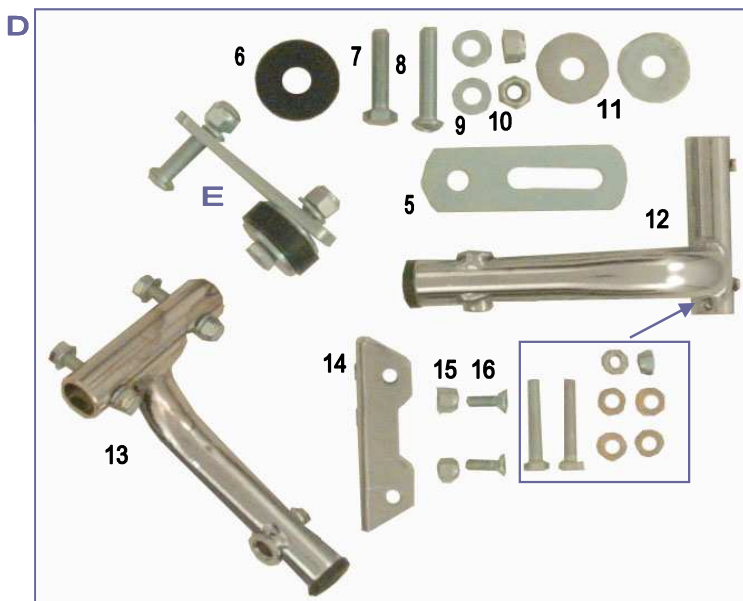

ES COD	DESCRIZIONE	ITEMS
A FMN.00984	SUPPORTO Marmitta125 NR Co	EXHAUST Support 125 Black Co
B FMN.00975	SUPPORTO Marmitta 125 NERO	EXHAUST Support 125 Black
1 FM0.00123	CULLA Marmitta Completa	EXHAUST Cradle Complete
2 SAN.00978	CAVALLOTTO MARMITTA CRG 125 NERO	EXHAUST SUPP.125 BRACKET BLACK
3 SAN.00976	CORPO SUPPORTO MARMITTA 125 NERO	EXHAUST SUPP.125 BODY BLACK
4 SAN.00980	APPENDICE SUPP. MARMITTA 125 NERO	EXHAUST SUPP.125 APPENDIX BL
C FMN.01688	SUPPORTO Marm. ROTAX ALL.Co	EXHAUST Supp. ROTAX ALU. Co
D FM0.01824	SUPPORTO Marmitta ROTAX 08 CO	EXHAUST Support ROTAX 08 Co
E FK0.01994	KIT PIASTRINA S.MARMITTA ROTAX	EXHAUST SUPP.PLA TE ROTAX 08 KIT
5 SZ0.01994	PIASTRINA Supporto Marmitta Rotax	EXHAUST Support Plate ROTAX 08
6 AFS.00088	GOMMINO Culla Marmitta	EXHAUST Cradle Rubber
7 AFN.00349	VITE M 8x 35 ESAGONALE	M 8x 35 Hexagonal Head Screw
8 AFN.00266	VITE M 8x 40 BOMBATA	M 8x 40 Convex Head Screw
9 AFN.00129	RONDELLA 8,5-17x1,5	WASHER 8,5-17x1,5
10 AFN.00128	DADO M 8 Autobloccante ALTO	NUT M 8 High Self-Locking
11 AFN.00125	RONDELLA 10,5-30x2,5	WASHER 10,5-30x2,5
13 FM0.1824D	SUPPORTO MARMITTA 08 DX TAG CO	TAG EXHAUST SUPPORT 08 RH COMP
12 FM0.1824S	SUPPORTO MARMITTA 08 SX TAG CO	TAG EXHAUST SUPPORT 08 LF COMP
14 FC0.01823	ATTACCO Supp.Marmitta 08 CROM.	EXHAUST Supp.Connection 08 Chr
15 AFN.02138	DADO M 6 ALTO	NUT M 6 HIGH
16 AFN.01717	VITE M 6x 16 SVASATA	M 6x 16 CountersunkHeadScrew

ES COD	DESCRIZIONE	ITEMS
FZ0.00164	SUPPORTO PARACATENA 100-MINI LUNGO	CHAIN GUARD SUPPORT 100-MINI LONG
FZ0.00327	SUPPORTO PARACATENA 125	CHAIN GUARD SUPPORT 125
FZ0.00450	SUPPORTO PARACATENA MINI CORTO	CHAIN GUARD SUPPORT MINI SHORT