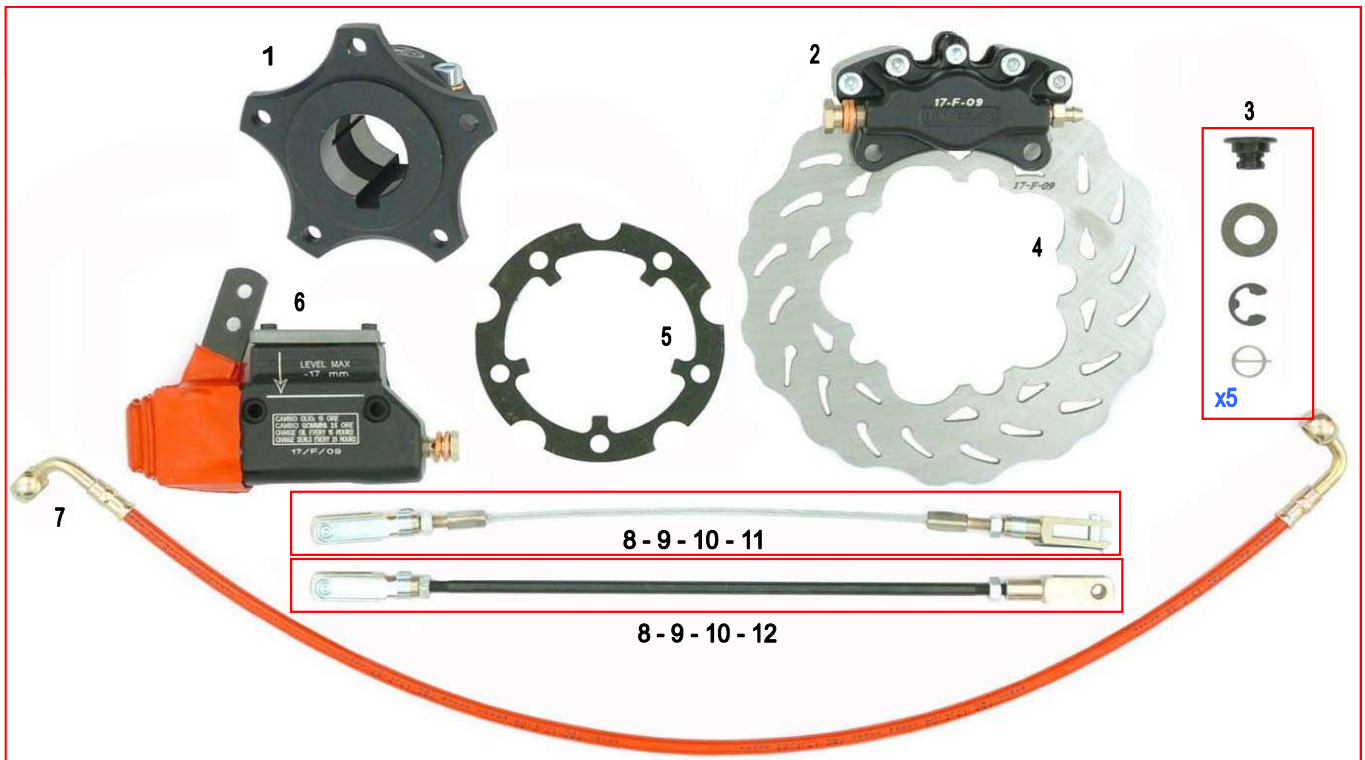

ES COD	DESCRIZIONE	ITEMS
CRG.00743	IMPIANTO NEW AGE Mini Comp.	MINI/NewAge Brake Sys.Comp
1 FMN.00748	MOZZO DISCO POST.ALL.30 NAV04 CO	REAR BRAKE DISC HUB NAV04 30 AL.CO
2 FM0.00743	PINZA New Age Completa	NewAge BrakeCaliper Comp.
3 FK0.00314	BUSSOLA Disco V04ant/NewAge Co	FRONT B.DiscV04/NewAge Bush.CO
4 SL1.02243	DISCO FRENO NA MINI 2010	NA MINI 2010 BRAKE DISC
5 SBN.01524	FLANGIA Disco New Age NERA	BRAKE DiscFlangeNewAge BI.
6 FM0.00192	POMPA FRENI UP/V04/V05 CRG CO	REAR MASTER CYLINDER V05 CRG CO
7 AFS.01533	TUBO Freno New Age Occ.mm 615	BRAKE Tube New Age Eye.mm 615
8 AFS.00216	FORCHETTA Semplice STD	SIMPLE Fork Standard
9 AFS.00224	CLIFT STD	CLIFT STD
10 AFN.00093	DADO M 6	NUT M 6
11 AFS.00808	CAVO Sicurezza cm.33	SAFETY Cable Cm.33
12 SBN.00704	ASTA Freno cm.33 NERA	DRAW Pin cm.33 BLACK
13 FC0.01482	PIASTRA SUPP.PINZA NA 4F	NA 4H MINI BRAKE CALIPER SUPP
14 AFN.00047	RONDELLA Ondulata 8	UNDULATED Washer 8
15 AFN.00286	DADO M 8 METALBLOCK	NUT M 8 Metalblock
16 AFN.00307	VITE M 8x 30 ESAGONALE	M 8x 30 HEXAGONAL HEAD SCREW
17 AFN.00136	RONDELLA Ottone 6,5-10x1	BRASS Washer 6,5-10x1
18 AFN.00234	DADO M 6 METALBLOCK	NUT M 6 METALBLOCK
19 AFN.00233	VITE M 6x 20 ESAGONALE	M 6x 20 Hexagonal Head Screw
20 FBN.00252	SPESSORE 8,5-14x 5 BARRETTA	SPACER 8,5-14x 5 TRACK ROD
21 FC0.02411	PIASTRA SUPP.PINZA MINI NA3	NA3 MINI BRAKE CALIPER SUPP