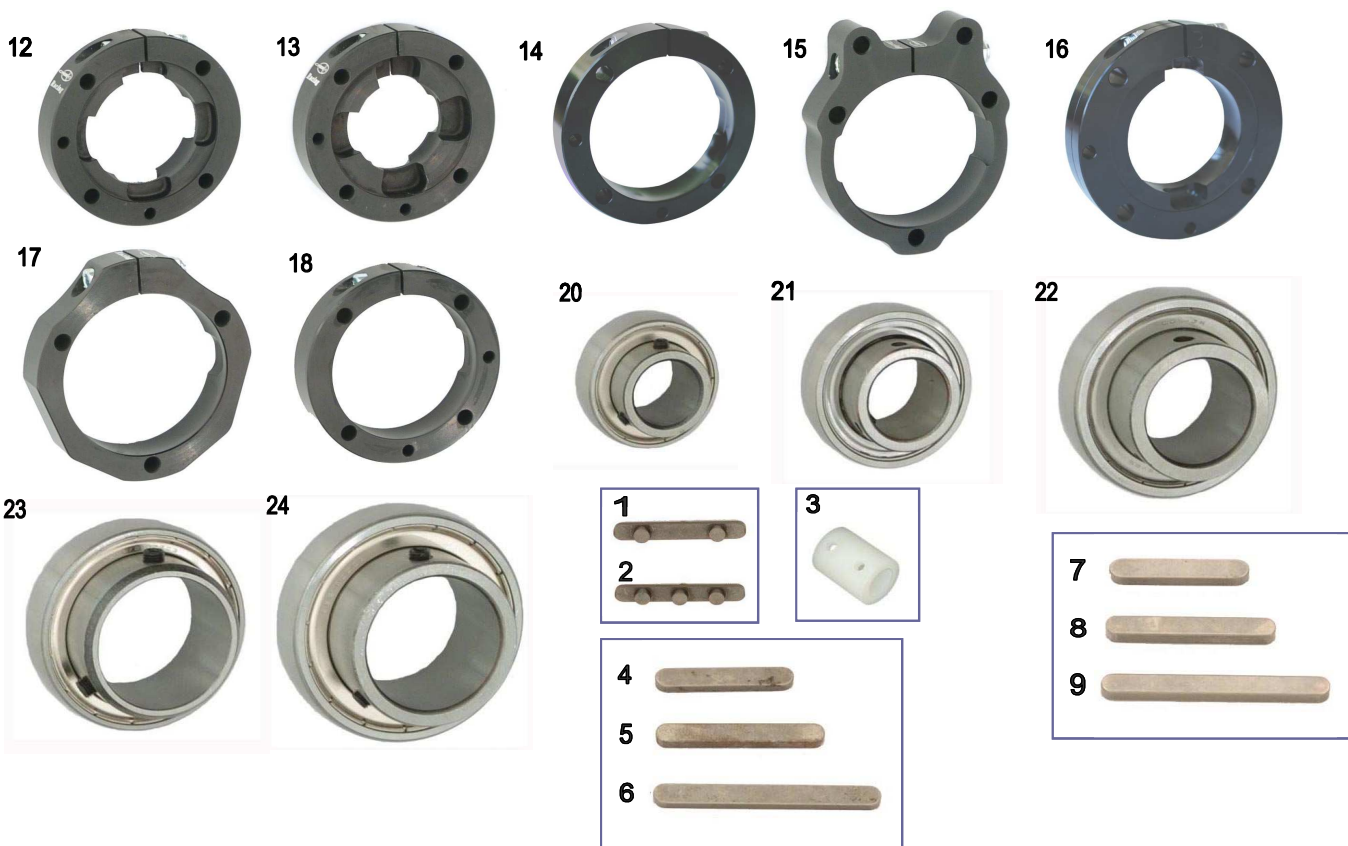

ES COD	DESCRIZIONE	ITEMS
1 AFS.00246	CHIAVETTA Assale 2 pioli NR	REAR AXLE KEY Black 2 pivot
2 AFS.00247	CHIAVETTA Assale 3 pioli NR	REAR AXLE KEY Black 3 pivot
3 FL1.01022	RINFORZO ASSALE Sp20 NYLON	NYLON Internal Spacer SP.20
4 FL1.01024	RINFORZO ASSALE Sp25 NYLON	NYLON Internal Spacer SP.25
5 AFS.01019	CHIAVETTA 8x5x50mm	Key 8x5x50mm
6 AFS.01020	CHIAVETTA 8x5x60mm	Key 8x5x60mm
7 AFS.01021	CHIAVETTA 8x5x80mm	Key 8x5x80mm
8 AFS.01188	CHIAVETTA 8x7x40mm	Key 8x7x40mm
9 AFS.00513	CHIAVETTA 8x7x50mm	Key 8x7x50mm
10 AFS.00664	CHIAVETTA 8x7x60mm	Key 8x7x60mm
11 AFS.00665	CHIAVETTA 8x7x80mm	Key 8x7x80mm
12 CRG.01531	FLANGIA ASSALE 30 4F CRG MINI	AXLE FLANGE 30 4H CRG MINI
13 CRG.01683	FLANGIA ASSALE 25 4F CRG MINI	AXLE FLANGE 25 4H CRG MINI
14 CRG.02413	FLANGIA ASSALE 30 4F NA3 CO	AXLE FLANGE 30 4H CRG NA3
15 CRG.00449	FLANGIA ASSALE 40 3F NERA CO	AXLE BearingFlange40 3H BL.CO.
16 CRG.00027	FLANGIA ASSALE 40 4F NERA CO	AXLE BearingFlange40 4H BL.CO.
17 CRG.00158	FLANGIA ASSALE 50 3F NERA CO	AXLE BearingFlange50 3H BL.CO.
18 CRG.01426	FLANGIA ASSALE 50 4F Ibr.CO	AXLE BearingFlange50 4H Hyb.CO
AFN.00289	GRANO M6x 6 STD	GRAIN M6x 6 STD
AFN.01373	GRANO M6x 6 PASSO FINE	Axle 30 Bearing
AFN.01372	GRANO M8x 8 AX 40/50	GRAIN M8x 8 AX 40/50
20 AFN.00396	CUSCINETTO Assale 25	AXLE 25 Bearing
21 AFN.00655	CUSCINETTO Assale 30	AXLE 30 Bearing
22 AFN.00448	CUSCINETTO Assale 40	AXLE 40 Bearing
23 AFN.01356	CUSCINETTO ASSALE 50-80 C/GRANI	AXLE BEARING 50-80 W/GRAINS
24 AFN.00157	CUSCINETTO ASSALE 50-90 C/GRANI	AXLE BEARING 50-90 W/GRAINS
AFS.02449	CUSCINETTO ASSALE 50-80 SKF CERAMIC	AXLE BEARING 50-80 SKF CERAMIC
AFS.02451	CUSCINETTO ASSALE 40-80 SKF CERAMIC	AXLE BEARING 40-80 SKF CERAMIC